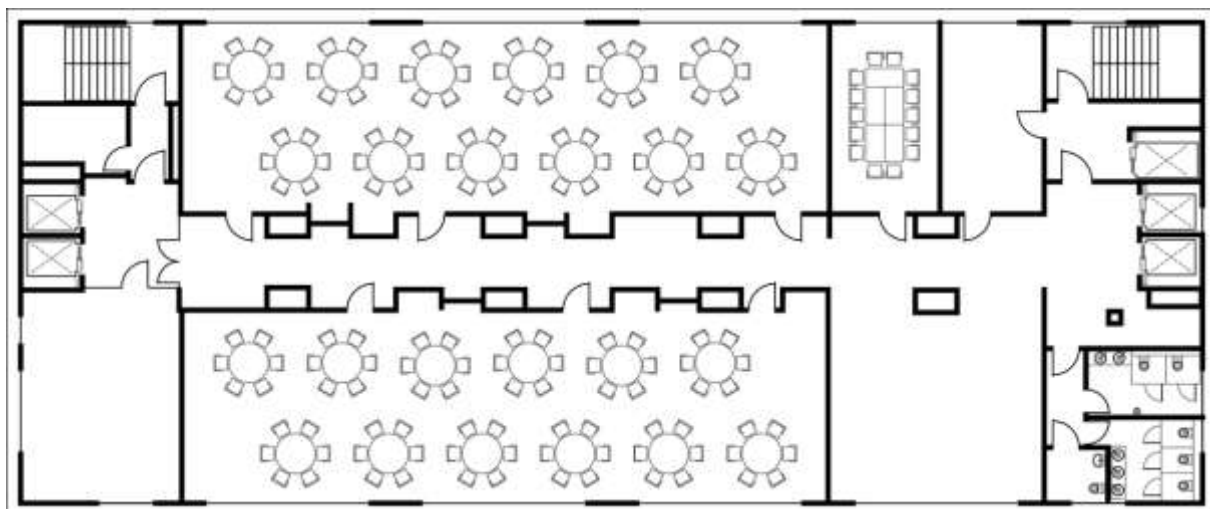

## MEETINGS & EVENTS

Venues	Nr. of venues	Size m <sup>2</sup>	Classroom	Banquet	Cocktail	Block	Theater	U Shape
Small Venue	6	53	26	25	50	22	50	22
Medium Venue	2	106	50	60	100	50	100	45
Big Venue	2	158	100	100	200	80	150	80
Foyer	1	70	-	-	70	-	-	-
Board Room	1	25	-	-	-	14	-	-
Sky Lounge	1	120	-	-	200	-	80	-