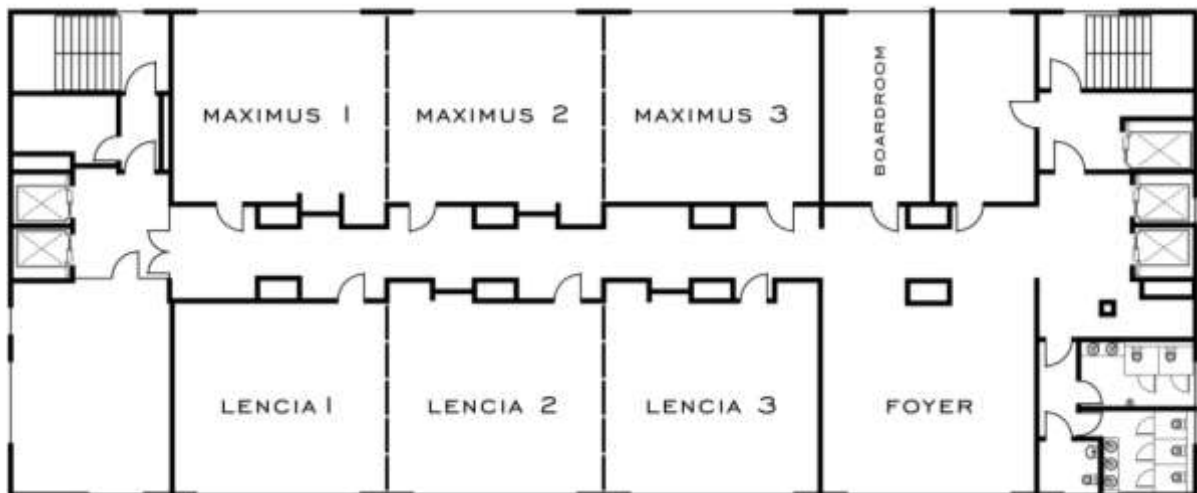

## MEETINGS & EVENTS

Venues	Nr. of venues	Size m <sup>2</sup>	Classroom	Banquet	Cocktail	Block	Theater	U Shape
Small Venue	6	53	26	25	50	22	50	22
Medium Venue	2	106	50	60	100	50	100	45
Big Venue	2	158	100	100	200	80	150	80
Foyer	1	70	-	-	70	-	-	-
Board Room	1	25	-	-	-	14	-	-
Sky Lounge	1	120	-	-	200	-	80	-