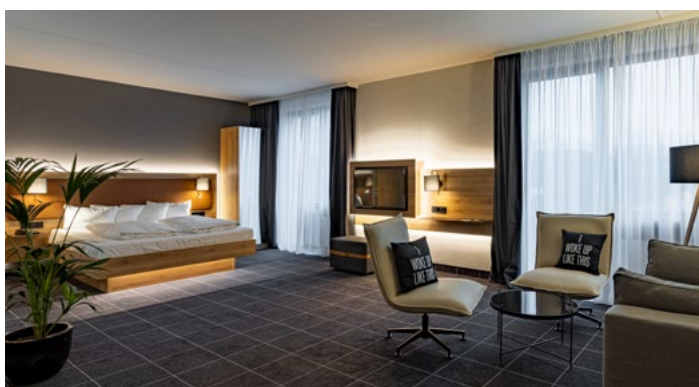

URBANER LIFESTYLE FÜR GESCHÄFTS- UND STÄDTEREISENDE

Das Precise House Düsseldorf Airport befindet sich in ruhiger Lage in Ratingen in unmittelbarer Nähe des internationalen Flughafens Düsseldorf sowie der Messegelände Düsseldorf und Essen. Aufgrund seiner Lage, der komfortablen Ausstattung und des ausgezeichneten Services ist dieses 4-Sterne-Hotel sowohl für Geschäfts- als auch für Städtereisende geeignet.

- 137 geräumige, stilvolle und helle Zimmer mit WIFI, ADSL, TV, Telefon und Zimmerservice
- Restaurant im Erdgeschoss für bis zu 66 Personen
- Drei Tagungsräume mit Tageslicht für bis zu 120 Personen
- Rund um die Uhr geöffneter Fitnessbereich mit Laufband, Aerobic-Geräten, verschiedenen Fitnessgeräten und Heimtrainern
- Spa- und Entspannungsbereich