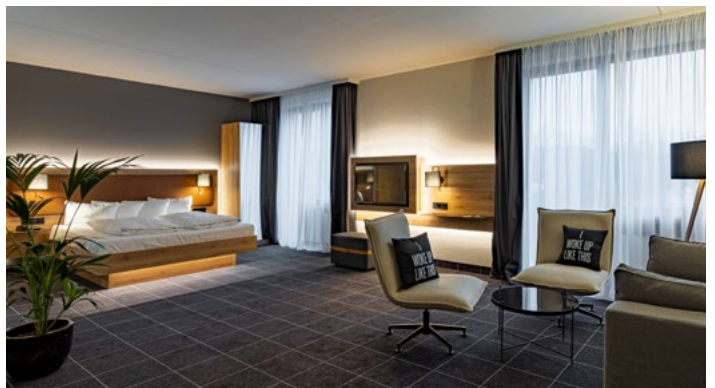

- 137 spacious, stylish and bright rooms with WIFI, ADSL, TV, telephone, room service
- Restaurant on the ground floor for up to 66 people
- Three meeting rooms with natural daylight and a capacity for up to 120 people
- Gym open 24/7 with treadmill, aerobics equipment, various fitness equipment and exercise bikes
- Spa and relaxation area