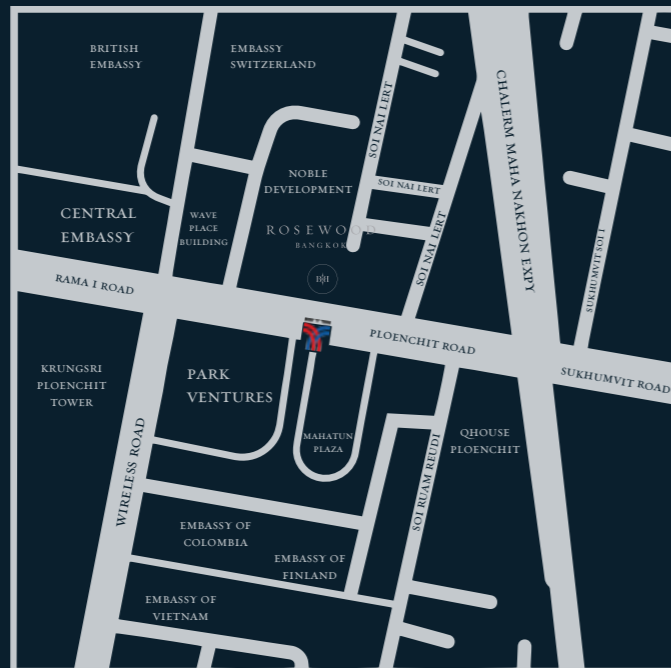

ROSEWOOD BANGKOK, A visually stunning, vertical architectural marvel, Rosewood Bangkok's form is inspired by the *wai*, the famous Thai gesture of greeting. The silhouette is a creative expression of the Thai spirit. Rich Thai culture is also emphasized by interior design and the stunning water features within the hotel that are a tribute to Bangkok, a city built on water.

159
ROOMS

320
SQ.M
MEETING SPACE

4
RESTAURANTS
+ BAR

ROSEWOOD
BANGKOK

ROSEWOOD BANGKOK
TEL: +66 2 080 0088 | FAX: +66 2 080 0089
EMAIL: BANGKOK@ROSEWOODHOTELS.COM

ADDRESS:
1041/38 PLOENCHIT ROAD, LUMPINI, PATHUMWAN, BANGKOK, 10330 THAILAND
ROSEWOODHOTELS.COM/BANGKOK