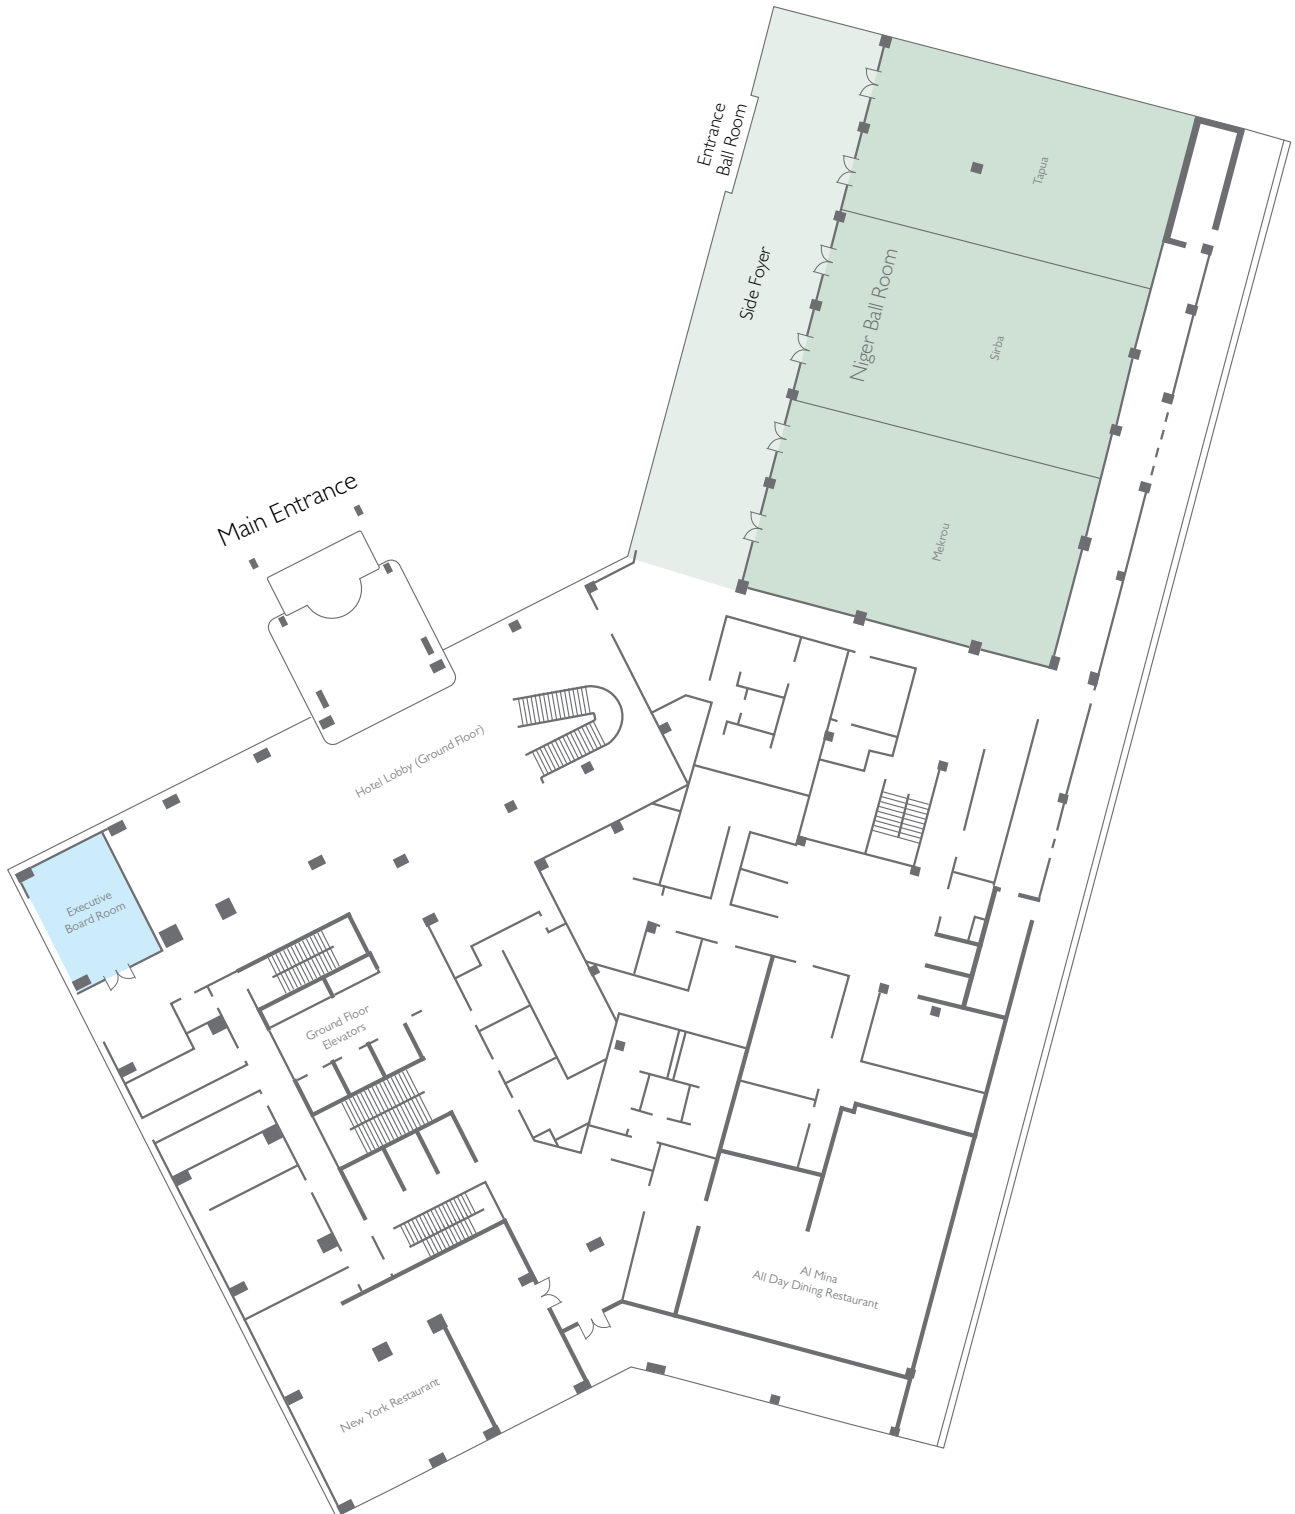

GROUND FLOOR FUNCTION ROOMS

HOTEL FUNCTION ROOMS CAPACITY CHART

HOTEL MEETING ROOMS CAPACITY

MEETING ROOM	area in sqm	ceiling height in meters	length	width	cabaret	hollow square	banquet	class-room	u-shape	board-room	theatre	cocktail	daylight

GROUND FLOOR

EXECUTIVE BOARD ROOM	54		9	6							8+2		OUI

1ST FLOOR

JASMINE BOARD ROOM	51	3,2	8,5	5,4/6,7							10+2		OUI
ROSE	22,8	3,2	5,5	4,15	10	12	12	18	15	12	20	15	OUI
BEGONIA	103	3,2	15,5	6,6	40	40	50	50	40	30	100	80	OUI
THE LOFT - MULTI PURPOSE EVENT HALL	152	3,2	19	8	80	60	120	80	54	48	150	120	OUI
THE LOFT TERRACE	225	3,2	38	3,8/7,4	100	-	-	-	-	-	-	180	OUI
TULIP	74	3,2	10,5	7	30	42	48	38	36	30	70	25	OUI
TURQUIOSE 1	90	3,2	12	7,5	40	48	48	66	42	36	100	35	NON
TURQUIOSE 2	88	3,2	12	7,3	30	48	48	66	42	36	100	35	NON
MEZZANINE	420	3,2											
FOYER	150	3,2	15	10			180						

CONFERENCE CENTER

NIGER BALL ROOM	700	6	35	20	360	-	480	480	-	-	1000	1200	
MEKROU	240	6	20	12	120	86	180	130	78	70	250	300	
SIRBA	240	6	20	12	120	86	180	130	78	70	250	300	
TAPOA	220	6	20	11	120	86	180	130	78	70	250	300	
MEKROU & SIRBA OR SIRBA & TAPOA	480	12	40	24	240	172	360	260	156	140	500	600	
SIDE FOYER	227	6	35	6.5