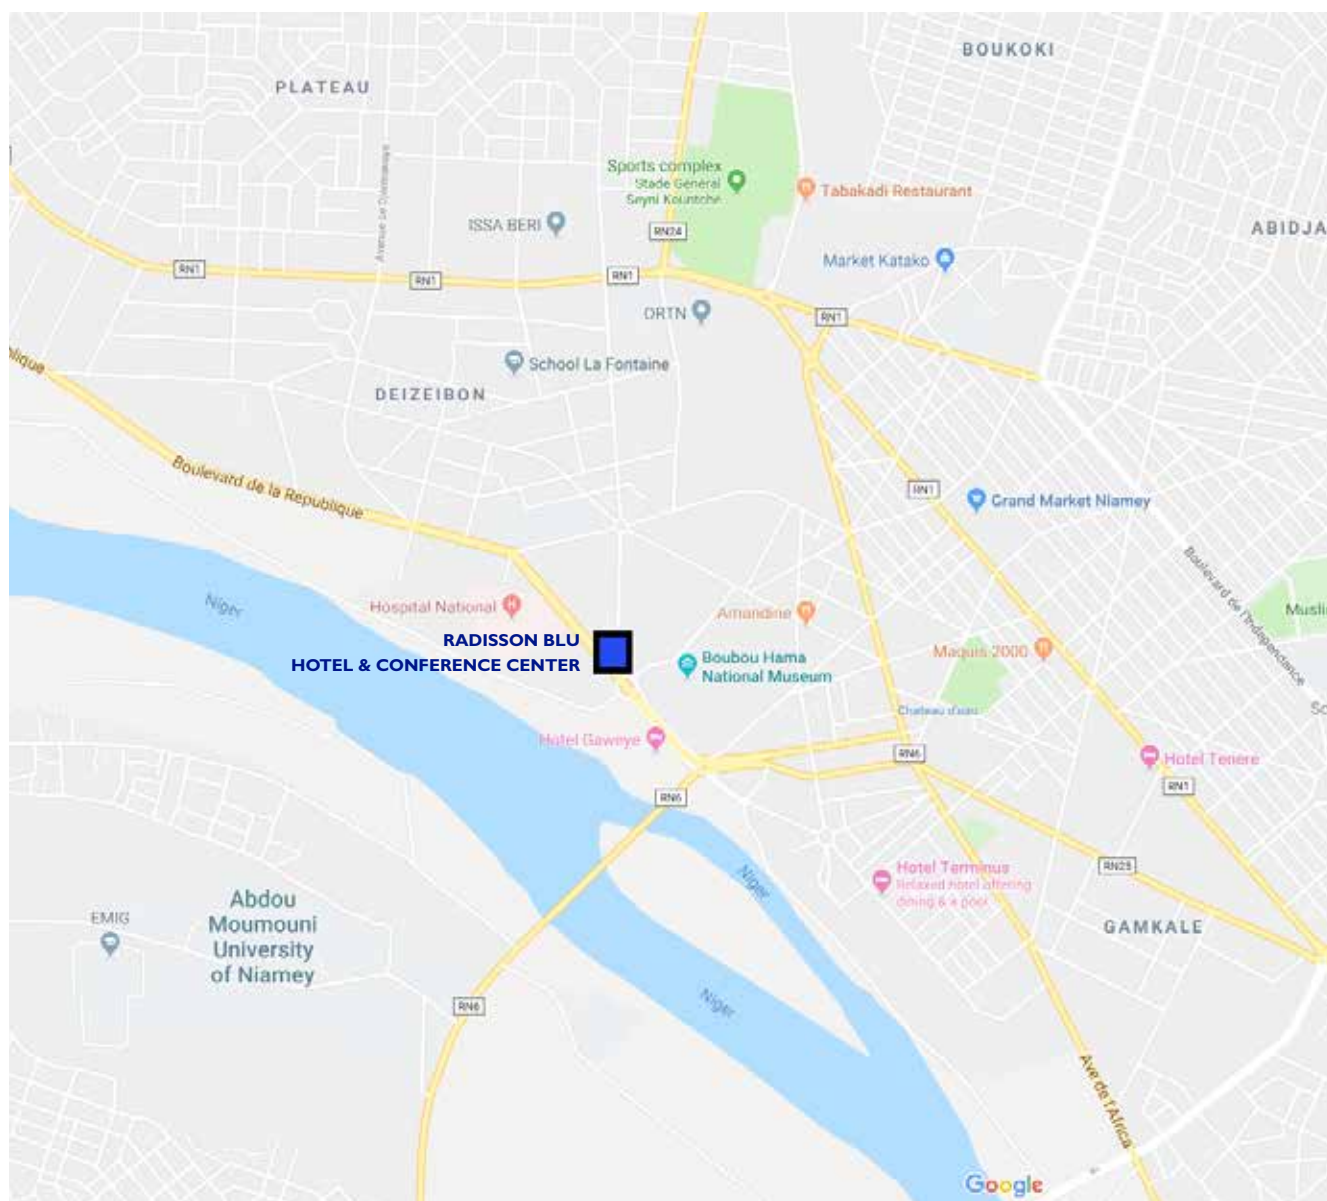

Radisson Blu Hotel & Conference Centre, Niamey
Bd. de la République, Quartier Plateau, Niamey, Niger
Tel: + 227 23 23 11 11
info.niamey@radissonblu.com
www.radissonblu.com/en/hotel-niamey