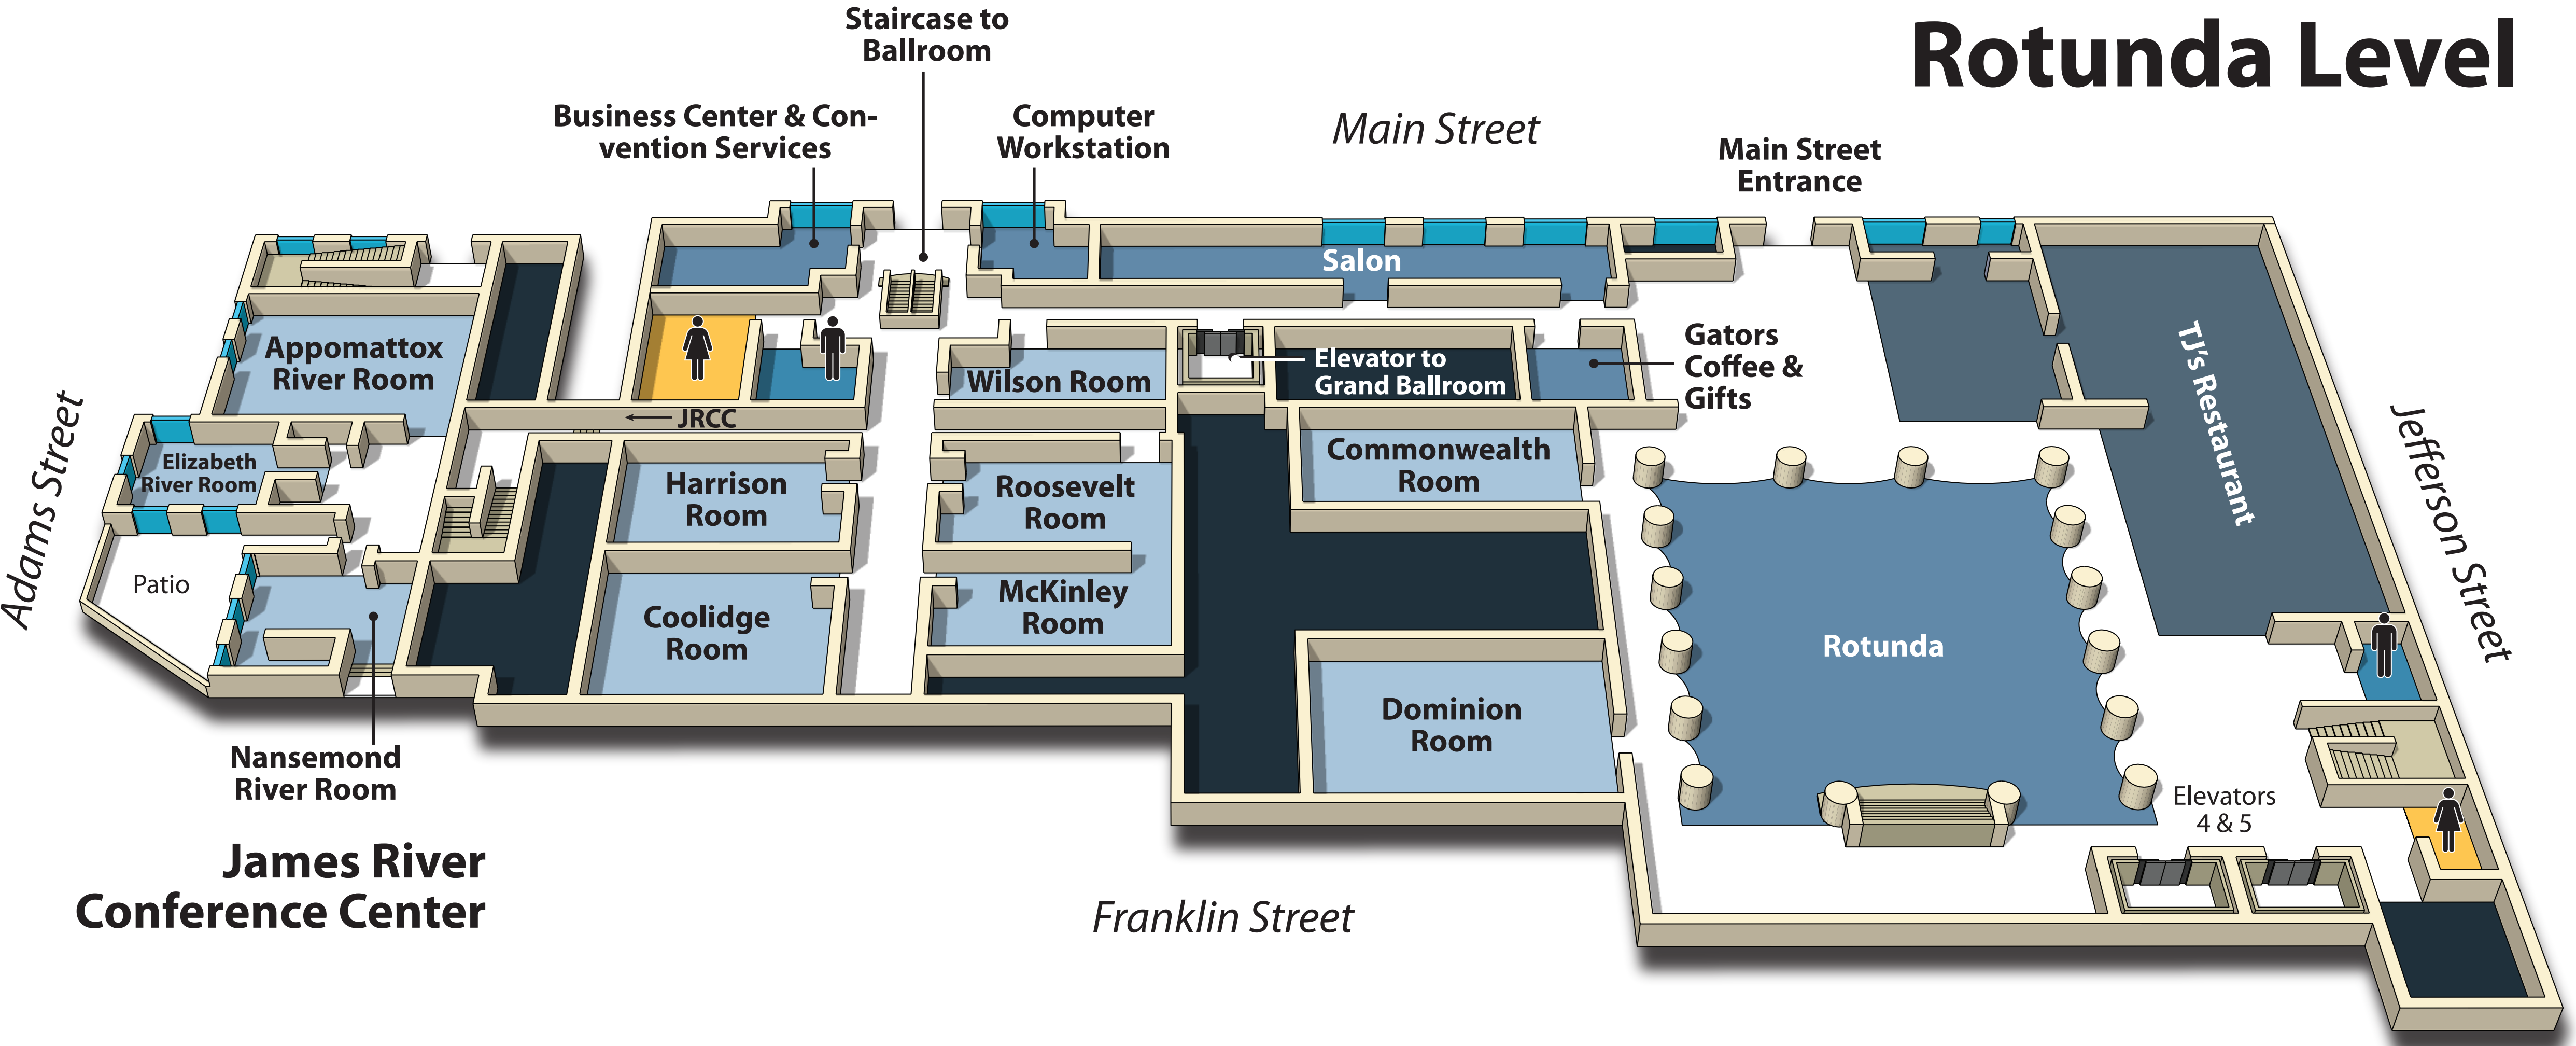

2nd Level of James River Conference Center

Palm Court Level

Rotunda Level

**James River
Conference Center**

Adams Street

Jefferson Street

Franklin Street

Main Street

Staircase to
Ballroom

Business Center & Con-
vention Services

Computer
Workstation

Main Street
Entrance

Salon

Appomattox
River Room

Elizabeth
River Room

Harrison
Room

Roosevelt
Room

McKinley
Room

Commonwealth
Room

Dominion
Room

Patio

Nansemond
River Room

Coolidge
Room

Wilson Room

Elevator to
Grand Ballroom

Gators
Coffee &
Gifts

TJ's Restaurant

Rotunda

Elevators
4 & 5

JRCC