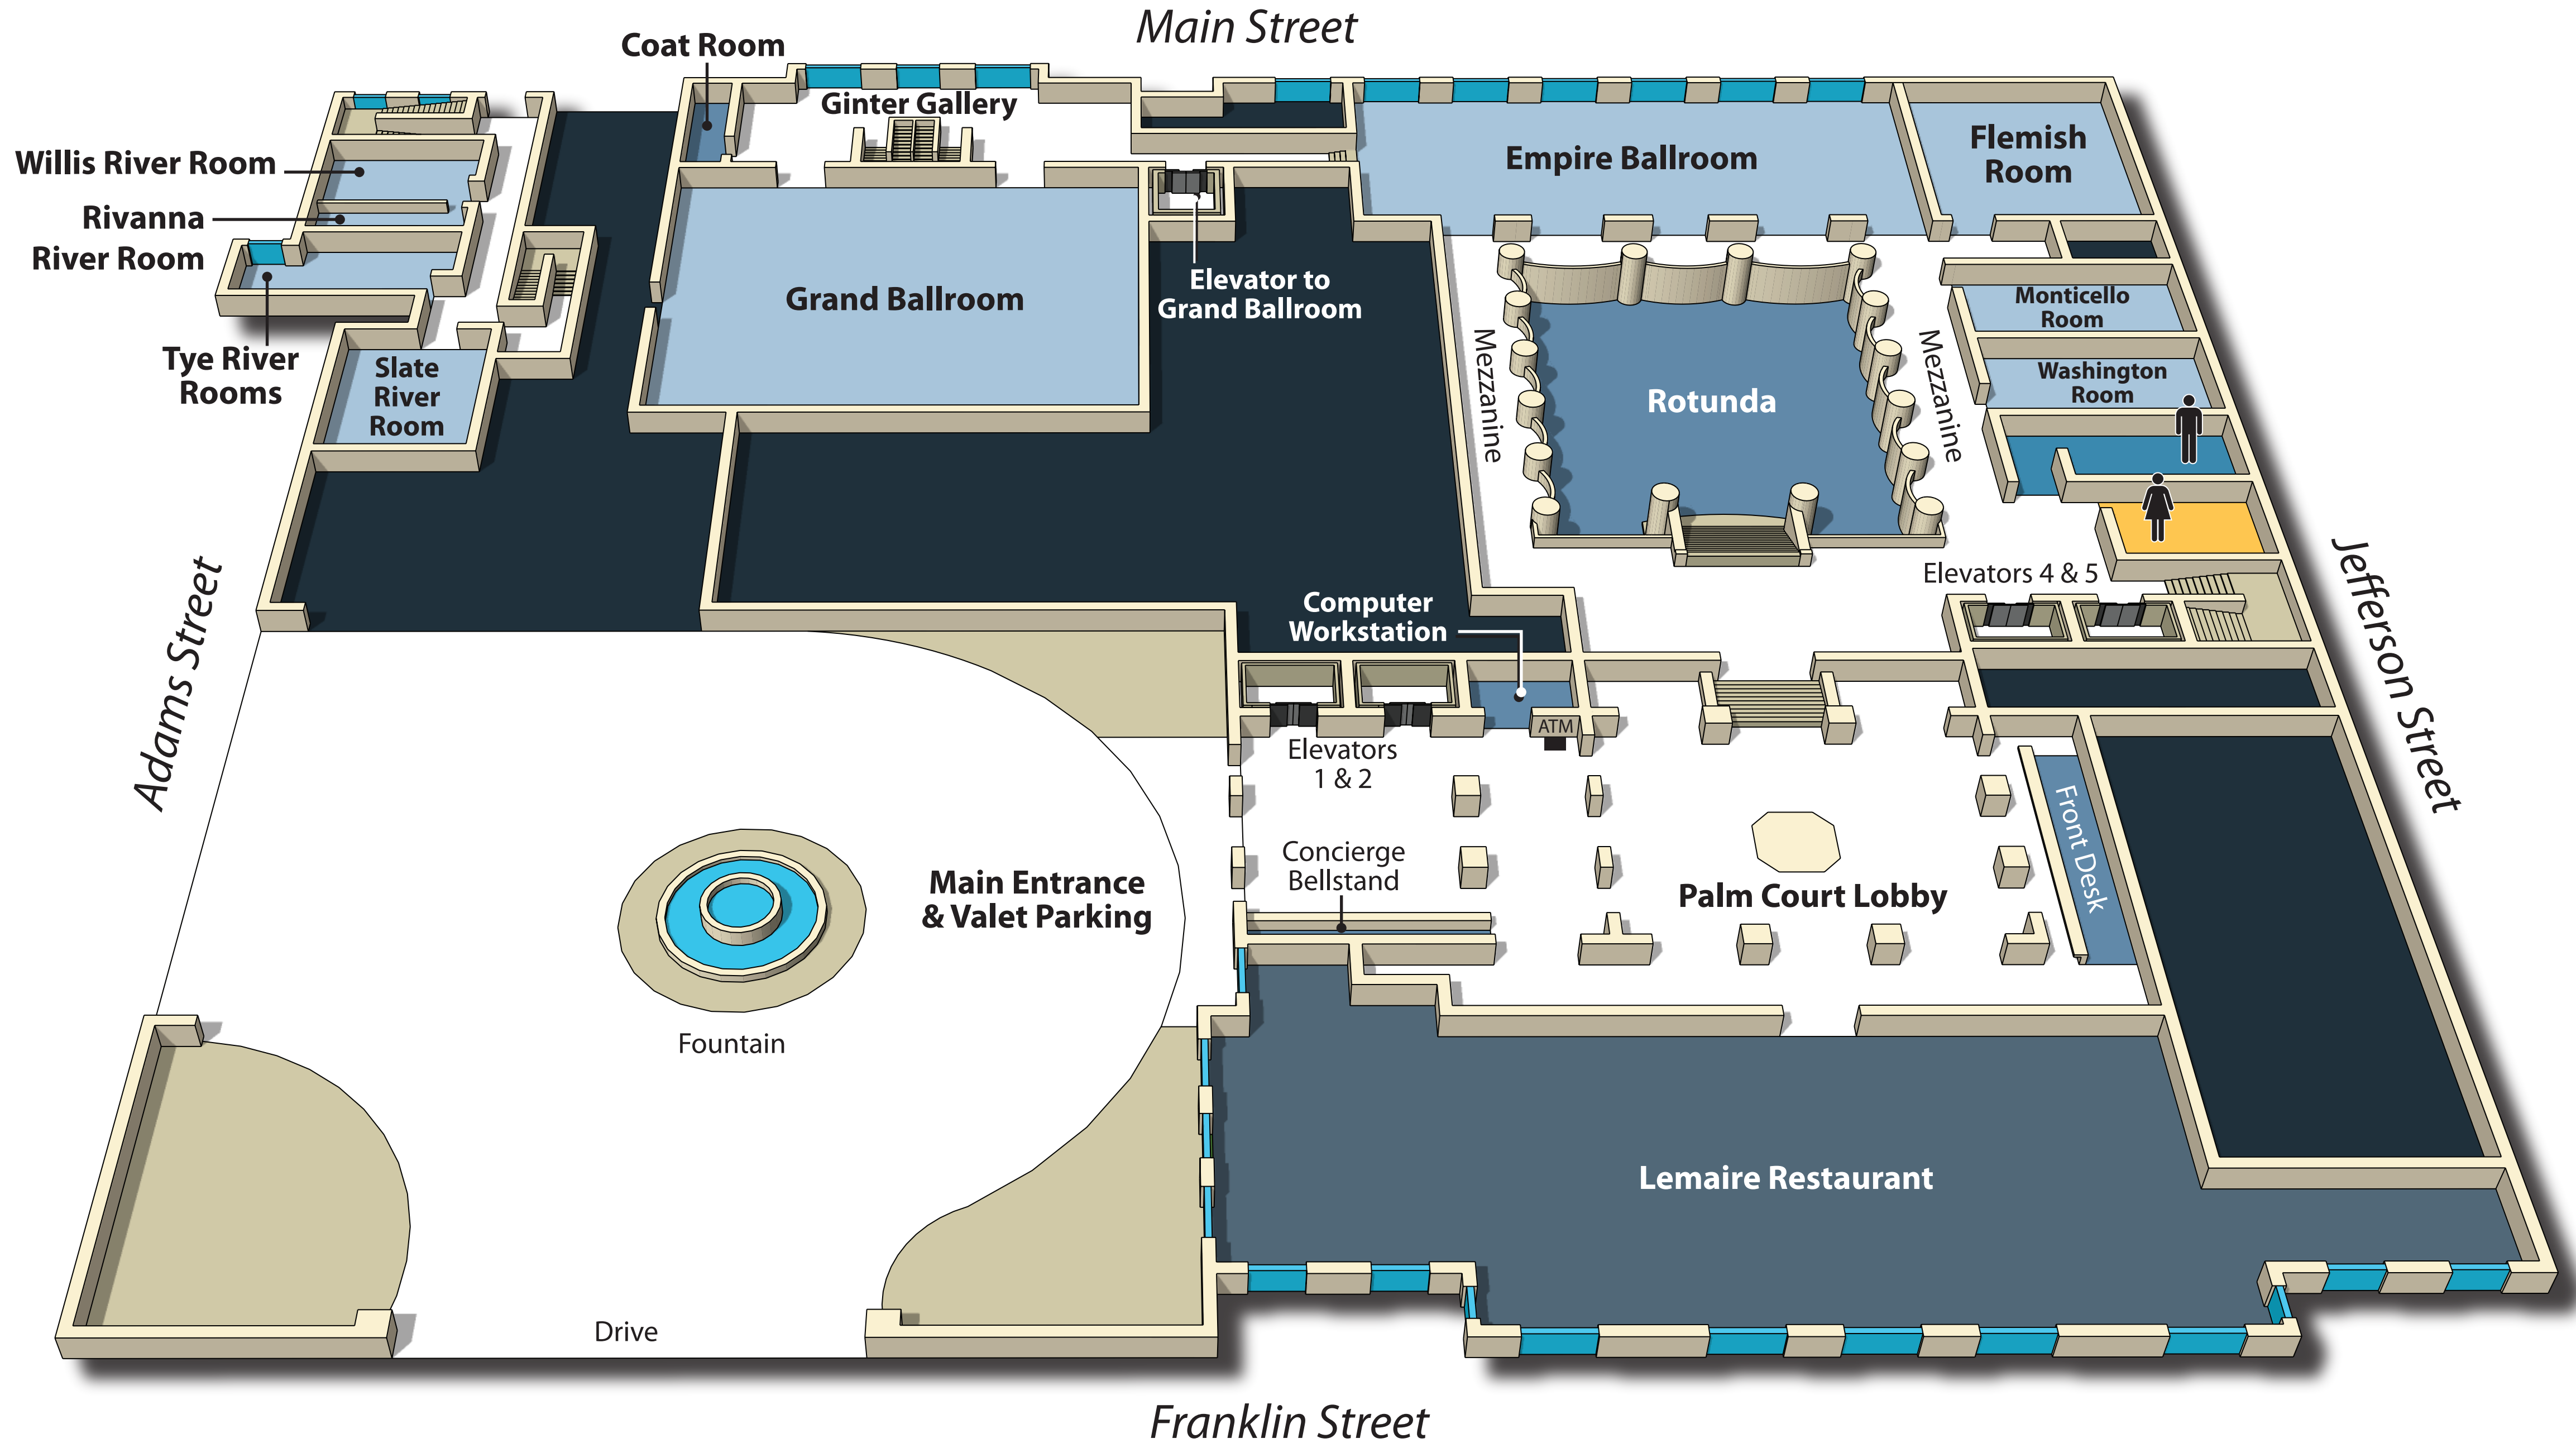

2nd Level of James River Conference Center

Palm Court Level

Rotunda Level

**James River
Conference Center**

Adams Street

Jefferson Street

Franklin Street

Main Street

Staircase to
Ballroom

Business Center & Con-
vention Services

Computer
Workstation

Main Street
Entrance

Salon

Appomattox
River Room

Elizabeth
River Room

Harrison
Room

Roosevelt
Room

McKinley
Room

Commonwealth
Room

Dominion
Room

Patio

Nansemond
River Room

Coolidge
Room

Wilson Room

Elevator to
Grand Ballroom

Gators
Coffee &
Gifts

TJ's Restaurant

Rotunda

Elevators
4 & 5

JRCC