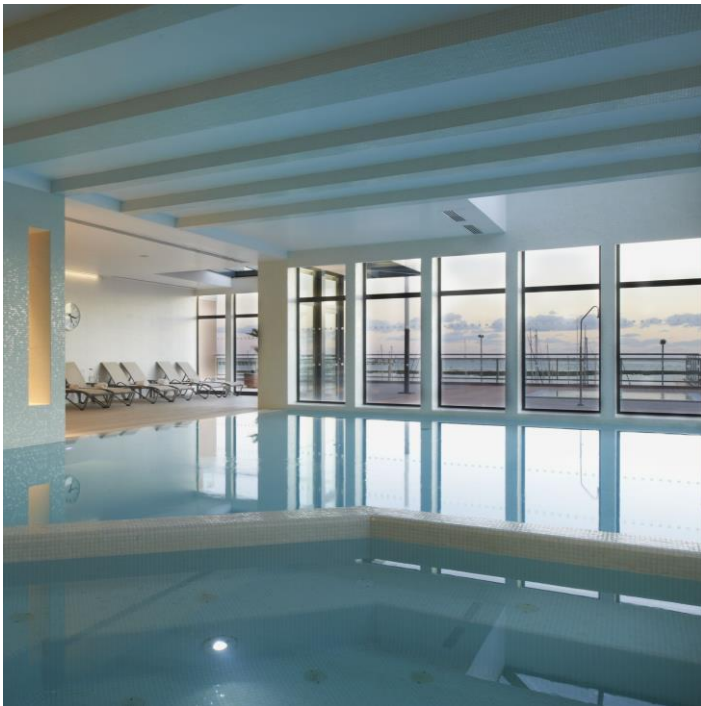

Access for persons with reduced mobility
Capacity: 18 indoor seats | Up to 85 outdoor seats

Contacts Reservations
T (+351) 289 091 300

REAL MARINA

RESIDENCE
OLHÃO

REAL SPA THERAPY

Real Spa Therapy presents a new concept of Spa where pleasure promotes health, with exclusive treatments based on Portuguese ingredients with proven benefits. The Real Marina Hotel & Spa presents you with a Spa with about 1000m², a privileged view over the Ria Formosa, and numerous treatments and massages that adapt every need. We offer incomparable experiences at our Spas, where time is merely the starting point to a journey whose destination is a mesmerizing sea of sensations. Embark on a unique experience where all your feelings merge into a single emotion.

SERVICES :

- Heated indoor swimming pool and bubbling area * (children allowed if accompanied by adults)
- Gymnasium
- Group classes room with natural light
- Steam room, sauna and sensory shower
- Jet shower, hydro massage, Vichy shower, cocoon capsule
- Treatment suite for couple
- 4 Multipurpose room for treatments adapted to all therapies