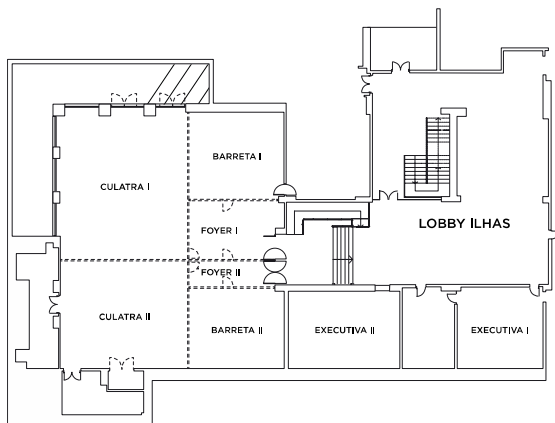

REAL MARINA

RESIDENCE
OLHÃO

MEETINGS AND EVENTS

For work or leisure, Real Marina Hotel & Spa offers various spaces, with totally personalised services for all types of events.

- 15 Multipurpose rooms
- Maximum capacity of the largest room - 700 people/theatre
- Natural light in the majority of the rooms
- Hire of audiovisual material (prices under consultation)
- Broadband and wireless internet
- Garage with 50 places
- Catering service
- Decoration (prices under consultation)

PISO | FLOOR -1

PISO | FLOOR 0

PISO | FLOOR 1

REAL MARINA

RESIDENCE
OLHÃO

MEETINGS AND EVENTS

For work or leisure, Real Marina Hotel & Spa offers various spaces, with totally personalised services for all types of events.