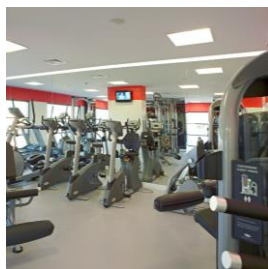

BOOKINGS:
T (+351) 289 091 310
E sparmh@realhotelsgroup.com

Spa
REAL THERAPY
INSPIRED BY PORTUGUESE ELEMENTS