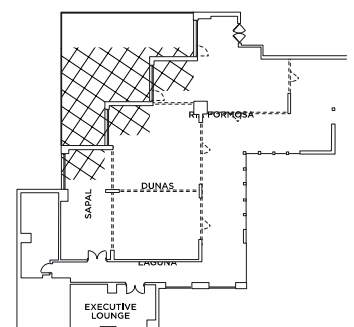

REAL MARINA

RESIDENCE
OLHÃO

MEETINGS AND EVENTS

For work or leisure, Real Marina Hotel & Spa offers various spaces, with totally personalised services for all types of events.

- 15 Multipurpose rooms
- Maximum capacity of the largest room - 700 people/theatre
- Natural light in the majority of the rooms
- Hire of audiovisual material (prices under consultation)
- Broadband and wireless internet
- Garage with 50 places
- Catering service
- Decoration (prices under consultation)

PISO | FLOOR -1

PISO | FLOOR 0

PISO | FLOOR 1

REAL MARINA

RESIDENCE
OLHÃO

MEETINGS AND EVENTS

For work or leisure, Real Marina Hotel & Spa offers various spaces, with totally personalised services for all types of events.