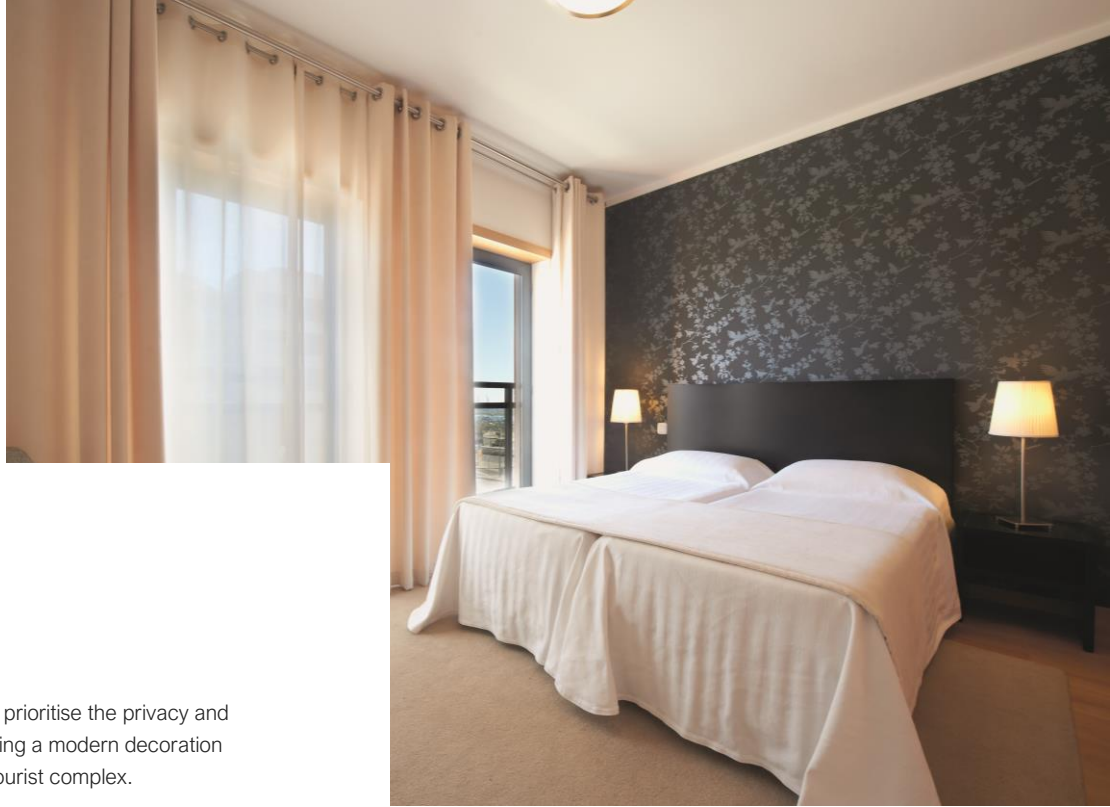

REAL MARINA

RESIDENCE
OLHÃO

TYPES

APARTMENTS

The apartments of Real Marina Residence prioritise the privacy and comfort of the different atmospheres, offering a modern decoration inspired in the surroundings of the entire tourist complex.

20 T1 APARTMENTS

Area: 97m² / 111m²

Balcony

2 Adults + 2 Children (until 12 years old)

44 T2 APARTMENTS

Area: 114m² / 141m²

Balcony

4 Adults + 2 Children (until 12 years old)

16 T3 APARTMENTS

Area: 170m²

Balcony

6 Adults + 2 Children (until 12 years old)

FACILITIES :

- Equipped kitchen: dishwasher, cooker, oven, fridge, toaster, coffee machine, kettle and microwave.
- All the kitchens are equipped with tableware suited to each type of apartment:
  - T1: Set for 4 people
  - T2: Set for 6 people
  - T3: Set for 8 people
- Hair dryer and magnifying mirror
- Safe free of charge
- Sofa-bed
- Table for meals
- Television (LCD)
- Air conditioning
- Broadband and wireless internet connection
- Outdoor swimming pool on the terrace with panoramic view over the Ria
- Outdoor car park
- Pet friendly* | Cats and dogs | Apartment equipped with some special items (upon request): Bed, absorbent training pad, cat toilet, food and water bowls.

* NOTES: Rate 25€ per day / per pet. At the time of booking indicate that you are travelling with a pet. We accept small/medium size dogs (up to 15kg). A maximum of 2 animals per apartments is allowed. The guest must be accompanied by legal documentation of the pet.