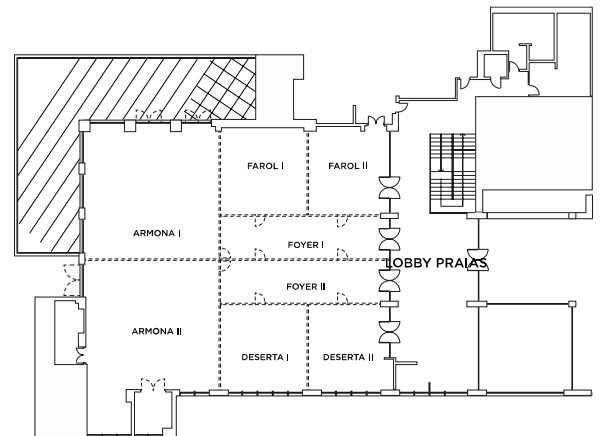

REAL MARINA

RESIDENCE
OLHÃO

MEETINGS AND EVENTS

For work or leisure, Real Marina Hotel & Spa offers various spaces, with totally personalised services for all types of events.

- 15 Multipurpose rooms
- Maximum capacity of the largest room - 700 people/theatre
- Natural light in the majority of the rooms
- Hire of audiovisual material (prices under consultation)
- Broadband and wireless internet
- Garage with 50 places
- Catering service
- Decoration (prices under consultation)

PISO | FLOOR -1

PISO | FLOOR 0

PISO | FLOOR 1

REAL MARINA

RESIDENCE
OLHÃO

MEETINGS AND EVENTS

For work or leisure, Real Marina Hotel & Spa offers various spaces, with totally personalised services for all types of events.