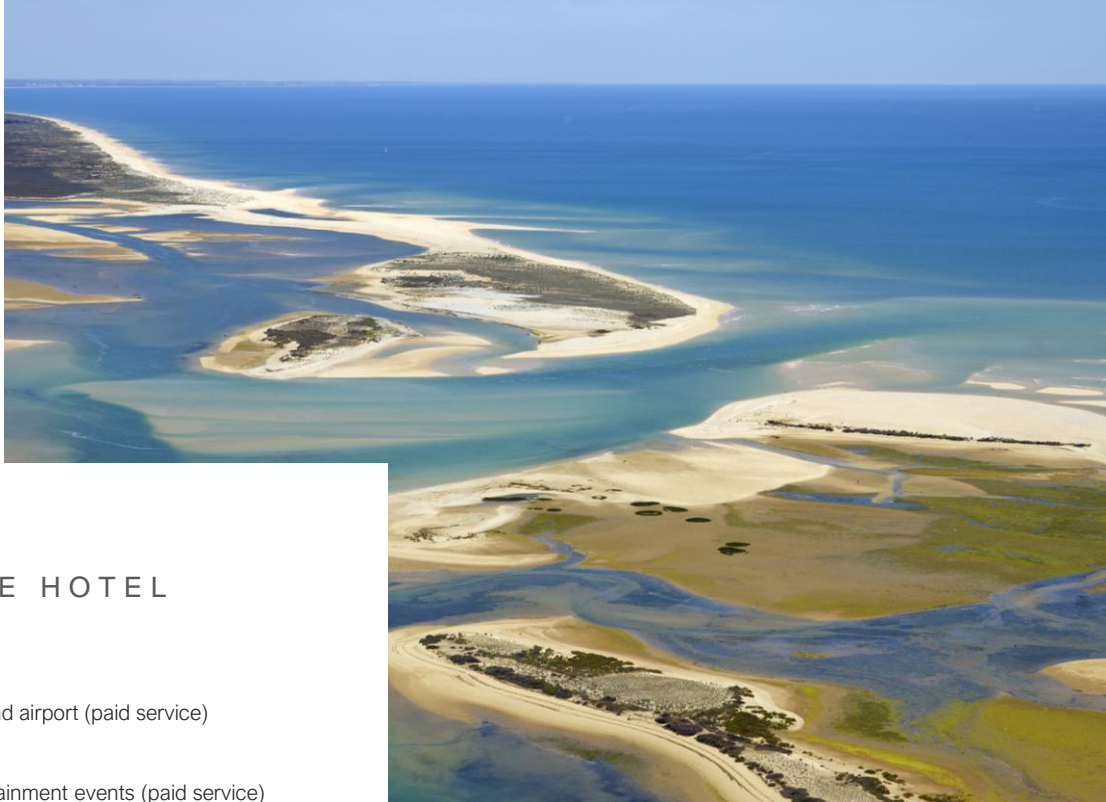

REAL MARINA

RESIDENCE
OLHÃO

SERVICES

ADDITIONAL OF THE HOTEL

- Shuttle service between the Hotel and airport (paid service)
- Rent-a-car (paid service)
- Sale of tickets for cultural and entertainment events (paid service)
- Beach area facilities and water (from June to October and paid service)
- Sale of green fees and golf clinics (paid service)
- Rent-a-car (paid service)
- Luggage room
- Taxi service (paid service)
- Laundry service (paid service)