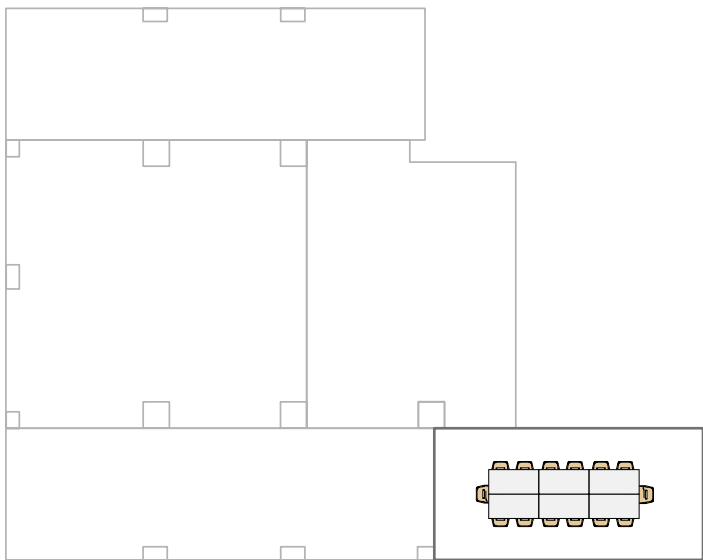

WORKSHOP FLOOR - AREA 3/102m²

U SHAPE	36
SCHOOL	63
THEATRE	100
BOARDROOM	34
BANQUET	72
CABARET	36
COCKTAIL	120

WORKSHOP FLOOR - AREA 4/40m²

U SHAPE	N/A
SCHOOL	18
THEATRE	27
BOARDROOM	32
BANQUET	30
CABARET	15
COCKTAIL	45

WORKSHOP FLOOR - AREA 5/40m²

TELECONFERENCE ROOM/25m²

U SHAPE	N/A
SCHOOL	N/A
THEATRE	15
BOARDROOM	14
BANQUET	N/A
CABARET	N/A
COCKTAIL	N/A

WORKSHOP FLOOR ROOM / 182m²

U SHAPE	N/A
SCHOOL	105
THEATRE	150
BOARDROOM	N/A
BANQUET	144
CABARET	N/A
COCKTAIL	220