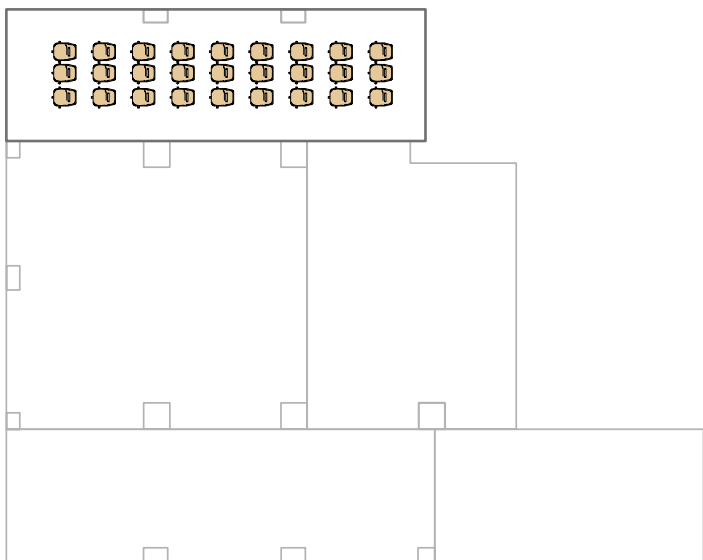

WORKSHOP FLOOR - AREA 1/6 1m²

U SHAPE	22
SCHOOL	36
THEATRE	54
BOARDROOM	20
BANQUET	40
CABARET	20
COCKTAIL	65

WORKSHOP FLOOR - AREA 2/41m²

U SHAPE	N/A
SCHOOL	27
THEATRE	38
BOARDROOM	N/A
BANQUET	N/A
CABARET	N/A
COCKTAIL	N/A

WORKSHOP FLOOR - AREA 3/102m²

U SHAPE	36
SCHOOL	63
THEATRE	100
BOARDROOM	34
BANQUET	72
CABARET	36
COCKTAIL	120

WORKSHOP FLOOR - AREA 4/40m²

U SHAPE	N/A
SCHOOL	18
THEATRE	27
BOARDROOM	32
BANQUET	30
CABARET	15
COCKTAIL	45

WORKSHOP FLOOR - AREA 5/40m²

TELECONFERENCE ROOM/25m²

U SHAPE	N/A
SCHOOL	N/A
THEATRE	15
BOARDROOM	14
BANQUET	N/A
CABARET	N/A
COCKTAIL	N/A

WORKSHOP FLOOR ROOM / 182m²

U SHAPE	N/A
SCHOOL	105
THEATRE	150
BOARDROOM	N/A
BANQUET	144
CABARET	N/A
COCKTAIL	220