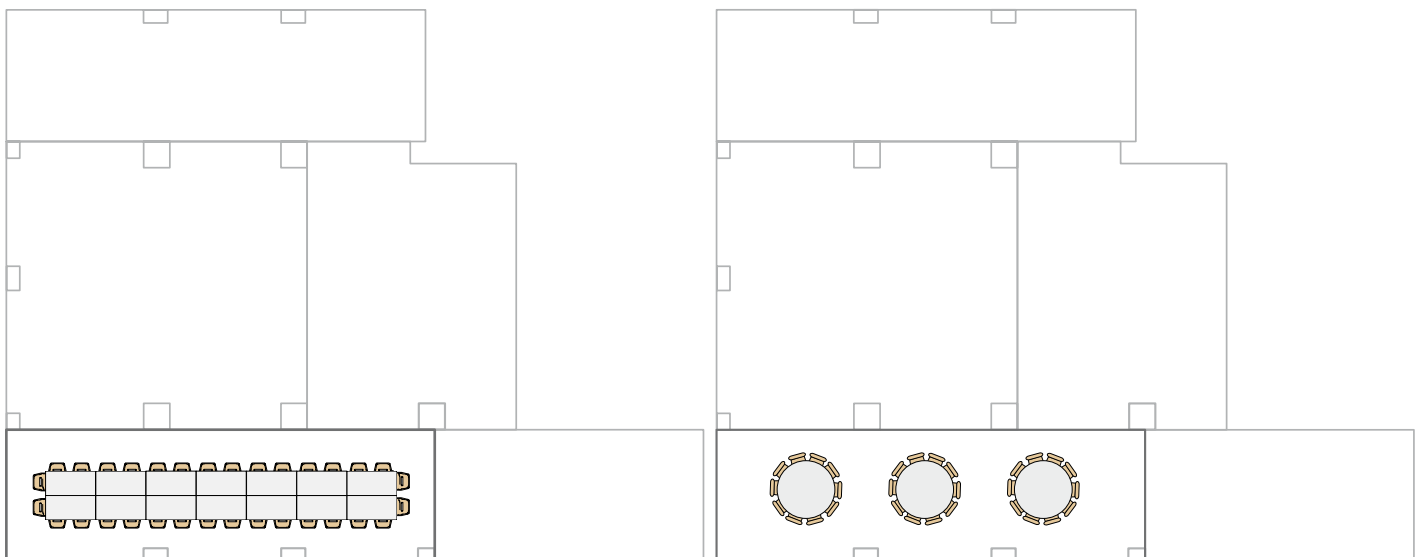

WORKSHOP FLOOR - AREA 3/102m²

U SHAPE	36
SCHOOL	63
THEATRE	100
BOARDROOM	34
BANQUET	72
CABARET	36
COCKTAIL	120

WORKSHOP FLOOR - AREA 4/40m²

U SHAPE	N/A
SCHOOL	18
THEATRE	27
BOARDROOM	32
BANQUET	30
CABARET	15
COCKTAIL	45

WORKSHOP FLOOR - AREA 5/40m²

TELECONFERENCE ROOM/25m²

U SHAPE	N/A
SCHOOL	N/A
THEATRE	15
BOARDROOM	14
BANQUET	N/A
CABARET	N/A
COCKTAIL	N/A

WORKSHOP FLOOR ROOM / 182m²

U SHAPE	N/A
SCHOOL	105
THEATRE	150
BOARDROOM	N/A
BANQUET	144
CABARET	N/A
COCKTAIL	220