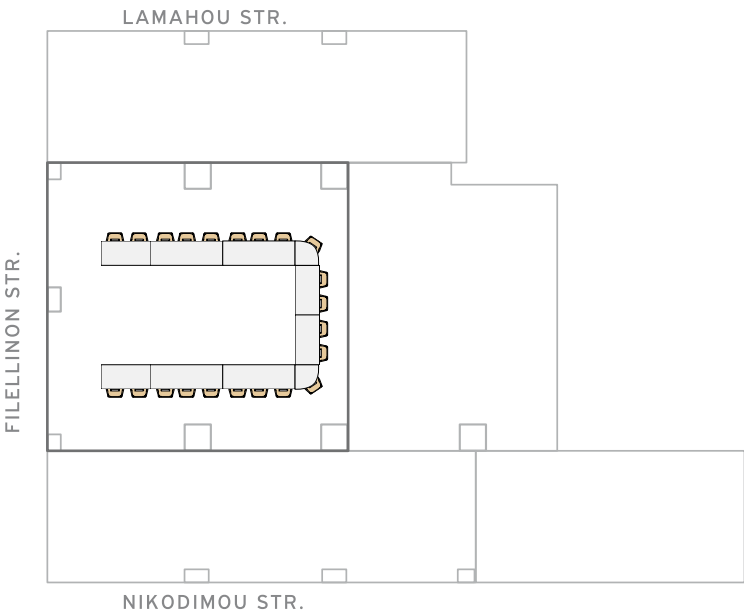

WORKSHOP FLOOR - AREA 1/6 1m²

U SHAPE	22
SCHOOL	36
THEATRE	54
BOARDROOM	20
BANQUET	40
CABARET	20
COCKTAIL	65

WORKSHOP FLOOR - AREA 2/41m²

U SHAPE	N/A
SCHOOL	27
THEATRE	38
BOARDROOM	N/A
BANQUET	N/A
CABARET	N/A
COCKTAIL	N/A

WORKSHOP FLOOR - AREA 3/102m²

U SHAPE	36
SCHOOL	63
THEATRE	100
BOARDROOM	34
BANQUET	72
CABARET	36
COCKTAIL	120

WORKSHOP FLOOR - AREA 4/40m²

U SHAPE	N/A
SCHOOL	18
THEATRE	27
BOARDROOM	32
BANQUET	30
CABARET	15
COCKTAIL	45

WORKSHOP FLOOR - AREA 5/40m²

TELECONFERENCE ROOM/25m²

U SHAPE	N/A
SCHOOL	N/A
THEATRE	15
BOARDROOM	14
BANQUET	N/A
CABARET	N/A
COCKTAIL	N/A

WORKSHOP FLOOR ROOM / 182m²

U SHAPE	N/A
SCHOOL	105
THEATRE	150
BOARDROOM	N/A
BANQUET	144
CABARET	N/A
COCKTAIL	220