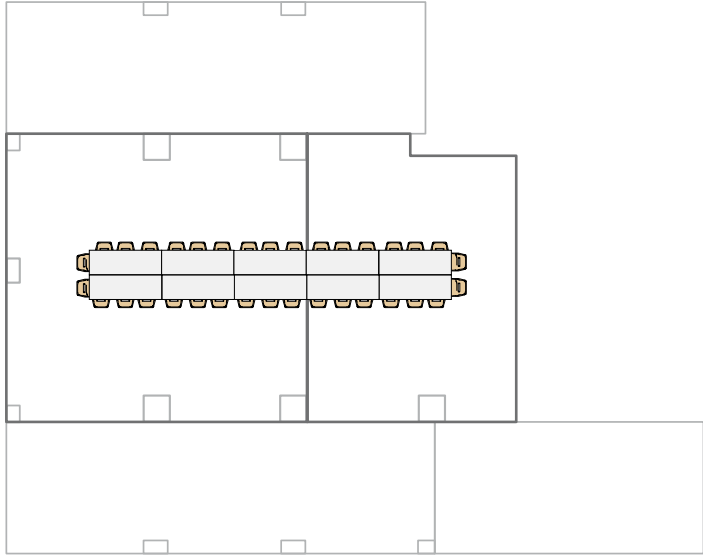

WORKSHOP FLOOR - AREA 1/6 1m²

U SHAPE	22
SCHOOL	36
THEATRE	54
BOARDROOM	20
BANQUET	40
CABARET	20
COCKTAIL	65

WORKSHOP FLOOR - AREA 2/41m²

U SHAPE	N/A
SCHOOL	27
THEATRE	38
BOARDROOM	N/A
BANQUET	N/A
CABARET	N/A
COCKTAIL	N/A

WORKSHOP FLOOR - AREA 3/102m²

U SHAPE	36
SCHOOL	63
THEATRE	100
BOARDROOM	34
BANQUET	72
CABARET	36
COCKTAIL	120

WORKSHOP FLOOR - AREA 4/40m²

U SHAPE	N/A
SCHOOL	18
THEATRE	27
BOARDROOM	32
BANQUET	30
CABARET	15
COCKTAIL	45