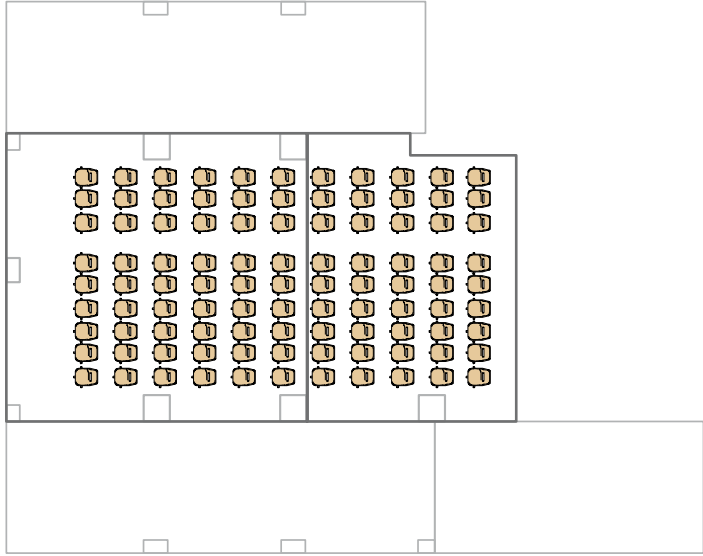

WORKSHOP FLOOR - AREA 1/6 1m²

U SHAPE	22
SCHOOL	36
THEATRE	54
BOARDROOM	20
BANQUET	40
CABARET	20
COCKTAIL	65

WORKSHOP FLOOR - AREA 2/41m²

U SHAPE	N/A
SCHOOL	27
THEATRE	38
BOARDROOM	N/A
BANQUET	N/A
CABARET	N/A
COCKTAIL	N/A

WORKSHOP FLOOR - AREA 3/102m²

U SHAPE	36
SCHOOL	63
THEATRE	100
BOARDROOM	34
BANQUET	72
CABARET	36
COCKTAIL	120

WORKSHOP FLOOR - AREA 4/40m²

U SHAPE	N/A
SCHOOL	18
THEATRE	27
BOARDROOM	32
BANQUET	30
CABARET	15
COCKTAIL	45

WORKSHOP FLOOR - AREA 5/40m²

TELECONFERENCE ROOM/25m²

U SHAPE	N/A
SCHOOL	N/A
THEATRE	15
BOARDROOM	14
BANQUET	N/A
CABARET	N/A
COCKTAIL	N/A

WORKSHOP FLOOR ROOM / 182m²

U SHAPE	N/A
SCHOOL	105
THEATRE	150
BOARDROOM	N/A
BANQUET	144
CABARET	N/A
COCKTAIL	220