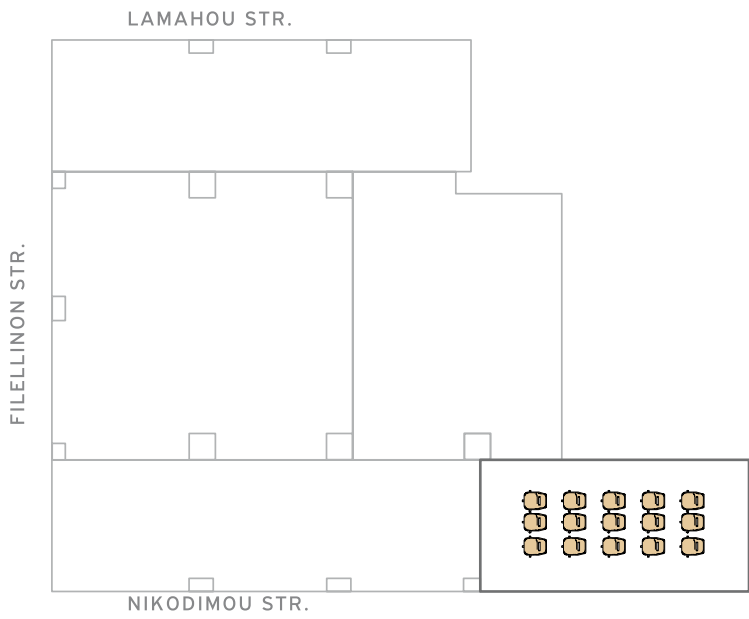

WORKSHOP FLOOR - AREA 1/6 1m²

U SHAPE	22
SCHOOL	36
THEATRE	54
BOARDROOM	20
BANQUET	40
CABARET	20
COCKTAIL	65

WORKSHOP FLOOR - AREA 2/41m²

U SHAPE	N/A
SCHOOL	27
THEATRE	38
BOARDROOM	N/A
BANQUET	N/A
CABARET	N/A
COCKTAIL	N/A

WORKSHOP FLOOR - AREA 3/102m²

U SHAPE	36
SCHOOL	63
THEATRE	100
BOARDROOM	34
BANQUET	72
CABARET	36
COCKTAIL	120

WORKSHOP FLOOR - AREA 4/40m²

U SHAPE	N/A
SCHOOL	18
THEATRE	27
BOARDROOM	32
BANQUET	30
CABARET	15
COCKTAIL	45

WORKSHOP FLOOR - AREA 5/40m²

TELECONFERENCE ROOM/25m²

U SHAPE	N/A
SCHOOL	N/A
THEATRE	15
BOARDROOM	14
BANQUET	N/A
CABARET	N/A
COCKTAIL	N/A

WORKSHOP FLOOR ROOM / 182m²

U SHAPE	N/A
SCHOOL	105
THEATRE	150
BOARDROOM	N/A
BANQUET	144
CABARET	N/A
COCKTAIL	220