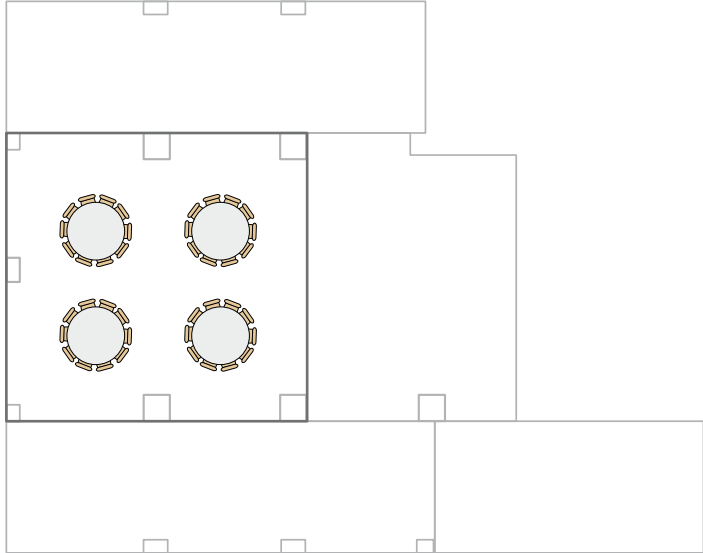

WORKSHOP FLOOR - AREA 1/6 1m²

U SHAPE	22
SCHOOL	36
THEATRE	54
BOARDROOM	20
BANQUET	40
CABARET	20
COCKTAIL	65

WORKSHOP FLOOR - AREA 2/41m²

U SHAPE	N/A
SCHOOL	27
THEATRE	38
BOARDROOM	N/A
BANQUET	N/A
CABARET	N/A
COCKTAIL	N/A

WORKSHOP FLOOR - AREA 3/102m²

U SHAPE	36
SCHOOL	63
THEATRE	100
BOARDROOM	34
BANQUET	72
CABARET	36
COCKTAIL	120

WORKSHOP FLOOR - AREA 4/40m²

U SHAPE	N/A
SCHOOL	18
THEATRE	27
BOARDROOM	32
BANQUET	30
CABARET	15
COCKTAIL	45

WORKSHOP FLOOR - AREA 5/40m²

TELECONFERENCE ROOM/25m²

U SHAPE	N/A
SCHOOL	N/A
THEATRE	15
BOARDROOM	14
BANQUET	N/A
CABARET	N/A
COCKTAIL	N/A

WORKSHOP FLOOR ROOM / 182m²

U SHAPE	N/A
SCHOOL	105
THEATRE	150
BOARDROOM	N/A
BANQUET	144
CABARET	N/A
COCKTAIL	220