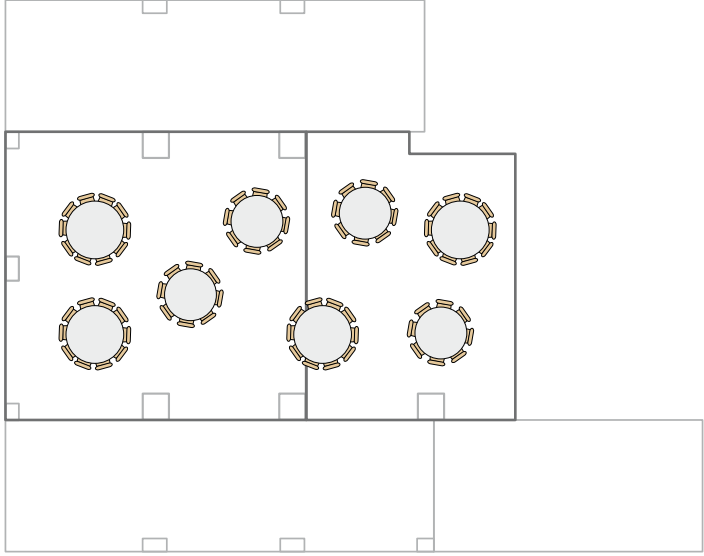

WORKSHOP FLOOR - AREA 1/6 1m²

U SHAPE	22
SCHOOL	36
THEATRE	54
BOARDROOM	20
BANQUET	40
CABARET	20
COCKTAIL	65

WORKSHOP FLOOR - AREA 2/41m²

U SHAPE	N/A
SCHOOL	27
THEATRE	38
BOARDROOM	N/A
BANQUET	N/A
CABARET	N/A
COCKTAIL	N/A

WORKSHOP FLOOR - AREA 3/102m²

U SHAPE	36
SCHOOL	63
THEATRE	100
BOARDROOM	34
BANQUET	72
CABARET	36
COCKTAIL	120

WORKSHOP FLOOR - AREA 4/40m²

U SHAPE	N/A
SCHOOL	18
THEATRE	27
BOARDROOM	32
BANQUET	30
CABARET	15
COCKTAIL	45

WORKSHOP FLOOR - AREA 5/40m²

TELECONFERENCE ROOM/25m²

U SHAPE	N/A
SCHOOL	N/A
THEATRE	15
BOARDROOM	14
BANQUET	N/A
CABARET	N/A
COCKTAIL	N/A

WORKSHOP FLOOR ROOM / 182m²

U SHAPE	N/A
SCHOOL	105
THEATRE	150
BOARDROOM	N/A
BANQUET	144
CABARET	N/A
COCKTAIL	220