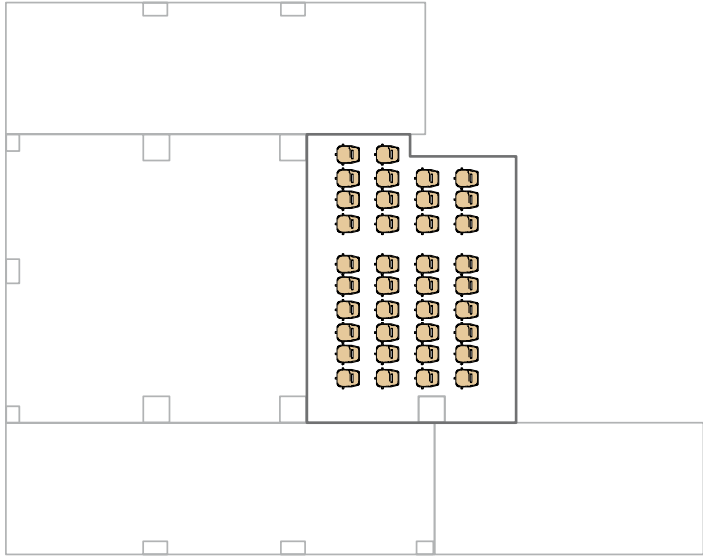

WORKSHOP FLOOR - AREA 1/6 1m²

U SHAPE	22
SCHOOL	36
THEATRE	54
BOARDROOM	20
BANQUET	40
CABARET	20
COCKTAIL	65

WORKSHOP FLOOR - AREA 2/41m²

U SHAPE	N/A
SCHOOL	27
THEATRE	38
BOARDROOM	N/A
BANQUET	N/A
CABARET	N/A
COCKTAIL	N/A

WORKSHOP FLOOR - AREA 3/102m²

U SHAPE	36
SCHOOL	63
THEATRE	100
BOARDROOM	34
BANQUET	72
CABARET	36
COCKTAIL	120

WORKSHOP FLOOR - AREA 4/40m²

U SHAPE	N/A
SCHOOL	18
THEATRE	27
BOARDROOM	32
BANQUET	30
CABARET	15
COCKTAIL	45

WORKSHOP FLOOR - AREA 5/40m²

TELECONFERENCE ROOM/25m²

U SHAPE	N/A
SCHOOL	N/A
THEATRE	15
BOARDROOM	14
BANQUET	N/A
CABARET	N/A
COCKTAIL	N/A

WORKSHOP FLOOR ROOM / 182m²

U SHAPE	N/A
SCHOOL	105
THEATRE	150
BOARDROOM	N/A
BANQUET	144
CABARET	N/A
COCKTAIL	220