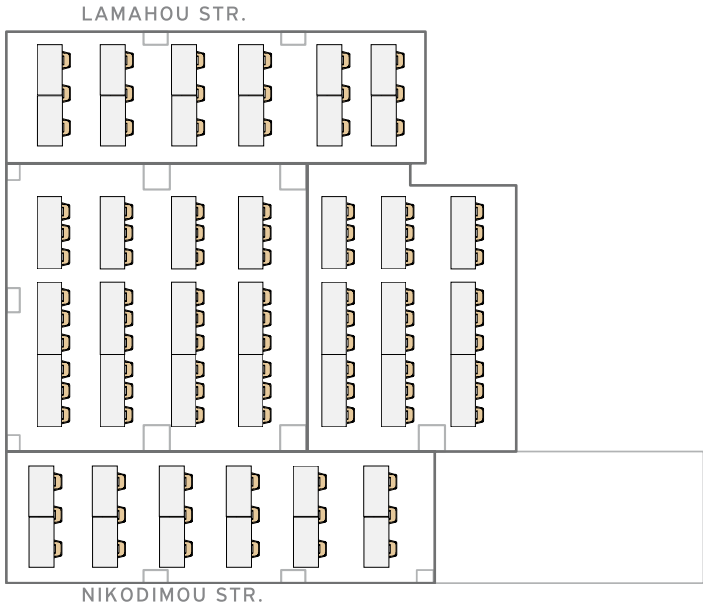

WORKSHOP FLOOR - AREA 1/6 1m²

U SHAPE	22
SCHOOL	36
THEATRE	54
BOARDROOM	20
BANQUET	40
CABARET	20
COCKTAIL	65

WORKSHOP FLOOR - AREA 2/41m²

U SHAPE	N/A
SCHOOL	27
THEATRE	38
BOARDROOM	N/A
BANQUET	N/A
CABARET	N/A
COCKTAIL	N/A

WORKSHOP FLOOR - AREA 3/102m²

U SHAPE	36
SCHOOL	63
THEATRE	100
BOARDROOM	34
BANQUET	72
CABARET	36
COCKTAIL	120

WORKSHOP FLOOR - AREA 4/40m²

U SHAPE	N/A
SCHOOL	18
THEATRE	27
BOARDROOM	32
BANQUET	30
CABARET	15
COCKTAIL	45

WORKSHOP FLOOR - AREA 5/40m²

TELECONFERENCE ROOM/25m²

U SHAPE	N/A
SCHOOL	N/A
THEATRE	15
BOARDROOM	14
BANQUET	N/A
CABARET	N/A
COCKTAIL	N/A

WORKSHOP FLOOR ROOM / 182m²

U SHAPE	N/A
SCHOOL	105
THEATRE	150
BOARDROOM	N/A
BANQUET	144
CABARET	N/A
COCKTAIL	220