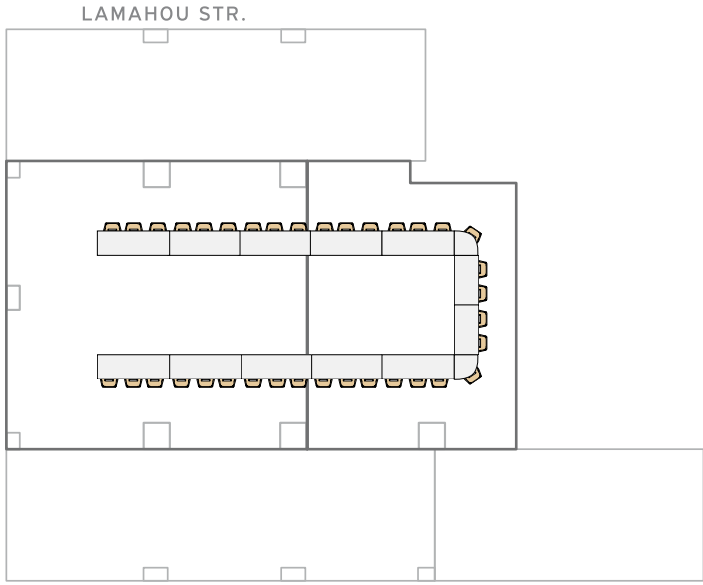

WORKSHOP FLOOR - AREA 1/6 1m²

U SHAPE	22
SCHOOL	36
THEATRE	54
BOARDROOM	20
BANQUET	40
CABARET	20
COCKTAIL	65

WORKSHOP FLOOR - AREA 2/41m²

U SHAPE	N/A
SCHOOL	27
THEATRE	38
BOARDROOM	N/A
BANQUET	N/A
CABARET	N/A
COCKTAIL	N/A

WORKSHOP FLOOR - AREA 3/102m²

U SHAPE	36
SCHOOL	63
THEATRE	100
BOARDROOM	34
BANQUET	72
CABARET	36
COCKTAIL	120

WORKSHOP FLOOR - AREA 4/40m²

U SHAPE	N/A
SCHOOL	18
THEATRE	27
BOARDROOM	32
BANQUET	30
CABARET	15
COCKTAIL	45

WORKSHOP FLOOR - AREA 5/40m²

TELECONFERENCE ROOM/25m²

U SHAPE	N/A
SCHOOL	N/A
THEATRE	15
BOARDROOM	14
BANQUET	N/A
CABARET	N/A
COCKTAIL	N/A

WORKSHOP FLOOR ROOM / 182m²

U SHAPE	N/A
SCHOOL	105
THEATRE	150
BOARDROOM	N/A
BANQUET	144
CABARET	N/A
COCKTAIL	220