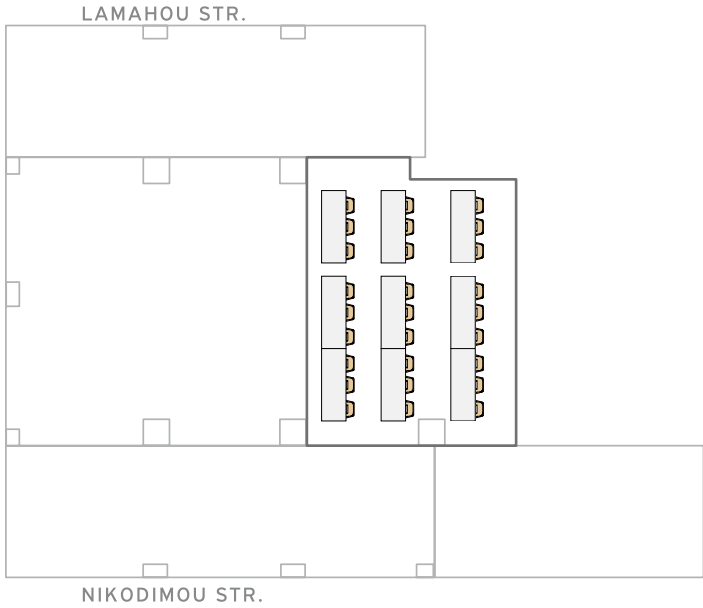

WORKSHOP FLOOR - AREA 1/6 1m²

U SHAPE	22
SCHOOL	36
THEATRE	54
BOARDROOM	20
BANQUET	40
CABARET	20
COCKTAIL	65

WORKSHOP FLOOR - AREA 2/41m²

U SHAPE	N/A
SCHOOL	27
THEATRE	38
BOARDROOM	N/A
BANQUET	N/A
CABARET	N/A
COCKTAIL	N/A

WORKSHOP FLOOR - AREA 3/102m²

U SHAPE	36
SCHOOL	63
THEATRE	100
BOARDROOM	34
BANQUET	72
CABARET	36
COCKTAIL	120

WORKSHOP FLOOR - AREA 4/40m²

U SHAPE	N/A
SCHOOL	18
THEATRE	27
BOARDROOM	32
BANQUET	30
CABARET	15
COCKTAIL	45

WORKSHOP FLOOR - AREA 5/40m²

TELECONFERENCE ROOM/25m²

U SHAPE	N/A
SCHOOL	N/A
THEATRE	15
BOARDROOM	14
BANQUET	N/A
CABARET	N/A
COCKTAIL	N/A

WORKSHOP FLOOR ROOM / 182m²

U SHAPE	N/A
SCHOOL	105
THEATRE	150
BOARDROOM	N/A
BANQUET	144
CABARET	N/A
COCKTAIL	220