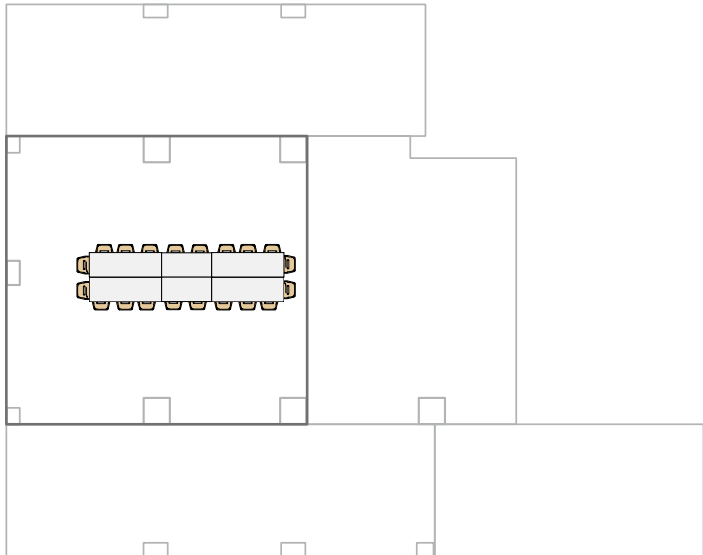

WORKSHOP FLOOR - AREA 1/6 1m²

U SHAPE	22
SCHOOL	36
THEATRE	54
BOARDROOM	20
BANQUET	40
CABARET	20
COCKTAIL	65

WORKSHOP FLOOR - AREA 2/41m²

U SHAPE	N/A
SCHOOL	27
THEATRE	38
BOARDROOM	N/A
BANQUET	N/A
CABARET	N/A
COCKTAIL	N/A

WORKSHOP FLOOR - AREA 3/102m²

U SHAPE	36
SCHOOL	63
THEATRE	100
BOARDROOM	34
BANQUET	72
CABARET	36
COCKTAIL	120

WORKSHOP FLOOR - AREA 4/40m²

U SHAPE	N/A
SCHOOL	18
THEATRE	27
BOARDROOM	32
BANQUET	30
CABARET	15
COCKTAIL	45