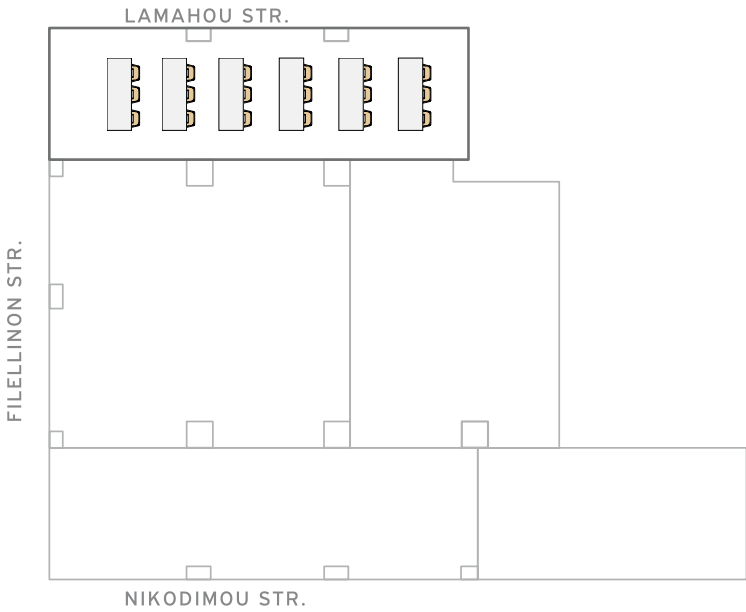

WORKSHOP FLOOR - AREA 1/6 1m²

U SHAPE	22
SCHOOL	36
THEATRE	54
BOARDROOM	20
BANQUET	40
CABARET	20
COCKTAIL	65

WORKSHOP FLOOR - AREA 2/41m²

U SHAPE	N/A
SCHOOL	27
THEATRE	38
BOARDROOM	N/A
BANQUET	N/A
CABARET	N/A
COCKTAIL	N/A

WORKSHOP FLOOR - AREA 3/102m²

U SHAPE	36
SCHOOL	63
THEATRE	100
BOARDROOM	34
BANQUET	72
CABARET	36
COCKTAIL	120

WORKSHOP FLOOR - AREA 4/40m²

U SHAPE	N/A
SCHOOL	18
THEATRE	27
BOARDROOM	32
BANQUET	30
CABARET	15
COCKTAIL	45

WORKSHOP FLOOR - AREA 5/40m²

TELECONFERENCE ROOM/25m²

U SHAPE	N/A
SCHOOL	N/A
THEATRE	15
BOARDROOM	14
BANQUET	N/A
CABARET	N/A
COCKTAIL	N/A

WORKSHOP FLOOR ROOM / 182m²

U SHAPE	N/A
SCHOOL	105
THEATRE	150
BOARDROOM	N/A
BANQUET	144
CABARET	N/A
COCKTAIL	220