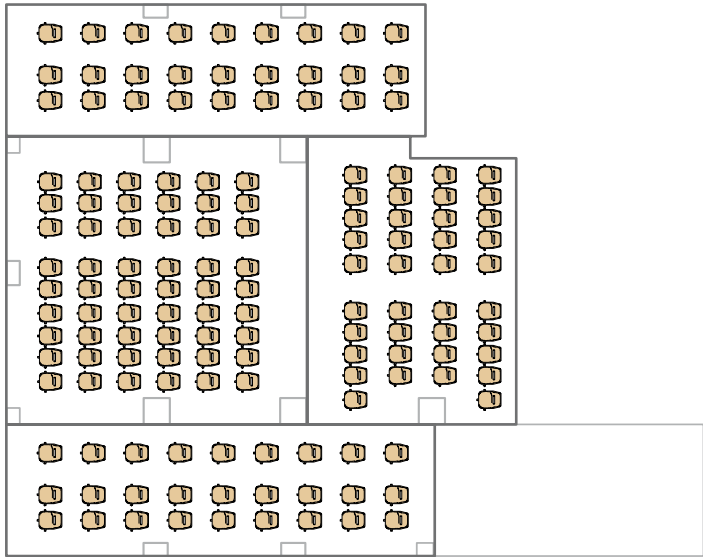

WORKSHOP FLOOR - AREA 1/6 1m²

U SHAPE	22
SCHOOL	36
THEATRE	54
BOARDROOM	20
BANQUET	40
CABARET	20
COCKTAIL	65

WORKSHOP FLOOR - AREA 2/41m²

U SHAPE	N/A
SCHOOL	27
THEATRE	38
BOARDROOM	N/A
BANQUET	N/A
CABARET	N/A
COCKTAIL	N/A

WORKSHOP FLOOR - AREA 3/102m²

U SHAPE	36
SCHOOL	63
THEATRE	100
BOARDROOM	34
BANQUET	72
CABARET	36
COCKTAIL	120

WORKSHOP FLOOR - AREA 4/40m²

U SHAPE	N/A
SCHOOL	18
THEATRE	27
BOARDROOM	32
BANQUET	30
CABARET	15
COCKTAIL	45

WORKSHOP FLOOR - AREA 5/40m²

TELECONFERENCE ROOM/25m²

U SHAPE	N/A
SCHOOL	N/A
THEATRE	15
BOARDROOM	14
BANQUET	N/A
CABARET	N/A
COCKTAIL	N/A

WORKSHOP FLOOR ROOM / 182m²

U SHAPE	N/A
SCHOOL	105
THEATRE	150
BOARDROOM	N/A
BANQUET	144
CABARET	N/A
COCKTAIL	220