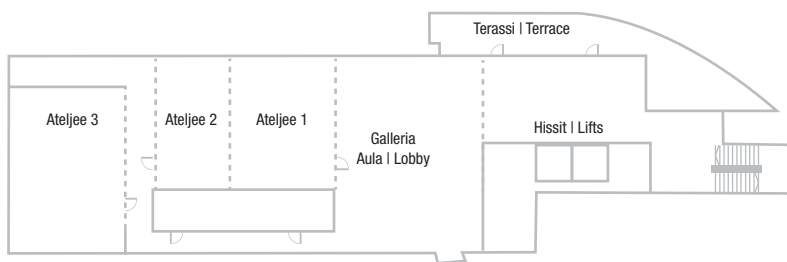

A modern hotel at the best spot in Helsinki. Hotel rooms are newly refurbished. Most of the rooms have a vibrant city view and some rooms have a bathtub, sauna or a balcony. Hotel's restaurant Más is a relaxed meeting spot, that draws its inspiration from the modern Iberian cuisine. From the hotel's lobby bar you can see the hustle and bustle of Narinkkatori, and in the Más Rooftop Bar located on the 8th floor enjoy the amazing views over Helsinki.

KOKOUSTILAT | MEETING FACILITIES

1. KERROS | 1ST FLOOR

TAPAHTUMAKERROS | EVENT FLOOR

Tila Room	Pinta-ala Area (m ²)	Diplomaattimuoto Boardroom	U-pöytä U-Shape	Luokkamuoto Classroom	Teatteri Theatre	Ryhmätöypöydät 6-hengelle Group tables For 6 persons	Pyöreät pöydät 8-hengelle Round tables For 8 persons	Cabaree 6-hengelle Cabaret For 6 persons	Cocktail
Ateljee 1	71,5	16	22	40	50	36	48	30	60
Ateljee 2	50,5	16	20	20	30	20	32	18	40
Ateljee 3	87	20	26	48	60	42	56	36	60
Ateljee 1-2	122	16	30	70	80	60	80	56	100
Ateljee 1-3	209			120	150	114	136	84	160
Galleria	60,5								50
Mansku	92	24	28	60	80	36			90
Freda	33	12	14	18	35	12			33
Bulsa	33	12	14	18	35	12			33
Freda + Bulsa	66	24	36	36	70	24			66
Tapiola	38	12	16	20	35	18			35
Roba	28	12							
Lönkka	10	6							
Espä	56	18	22	30	50	30			50
Akvaario	20	4							