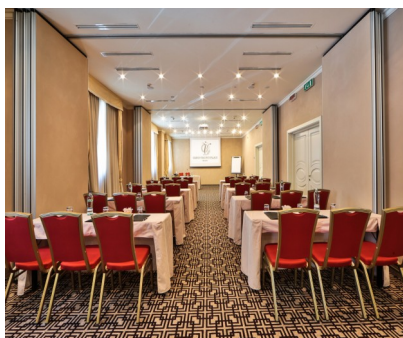

ACCOMODATION

172 rooms and suites
SPA with swimming pool
12000 sqm garden
Congress Center with 14 meeting rooms
Restaurant
Bar

FACILITIES AND SERVICES

Free Wi-Fi in rooms and common areas
Concierge and Guest relations
Parking - about 70 spaces

*The hotel's **park** is a unique alternative for hosting a tailor-made event.*

OUR CONGRESS CENTER

The Grand Visconti Palace offers 14 meeting rooms, equipped with the most sophisticated audio-video systems.

They can seat from 10 to 300 people and most of them are natural light.

CAPACITY ROOM	Surface (mq)	Natural Light	U-Shape	Cocktail	Banquets	Theater	Classroom	Board
PORTA ROMANA	210 mq	Yes	60	200	180	270	110	60
PORTA TICINESE	112 mq	Yes	50	80	60	100	60	50
PORTA TICINESE 1	40 mq	Yes	15	20	20	30	20	15
PORTA TICINESE 2	24 mq	Yes	10	10	10	12	10	10
PORTA TICINESE 3	24 mq	Yes	10	10	10	12	10	10
PORTA TICINESE 4	24 mq	Yes	10	10	10	12	10	10
PORTA VITTORIA	100 mq	Yes	38	50	50	90	50	35
PORTA VIGENTINA	55 mq	Yes	25	40	30	50	30	25
SALONE VISCONTI	294 mq	Yes	70	300	250	290	110	70
PORTA MAGENTA	112 mq	No	30	50	50	100	60	30
PORTA MAGENTA 1	46 mq	No	15	20	20	30	20	15
PORTA MAGENTA 2	22 mq	No	12	12	10	15	12	10
PORTA MAGENTA 3	22 mq	No	12	12	10	15	12	10
PORTA MAGENTA 4	22 mq	No	12	12	10	15	12	10
PORTA LODOVICA	60 mq	No	28	40	30	50	30	25
GIARDINO D'INVERNO	208 mq	Yes	–	200	80	130	50	–