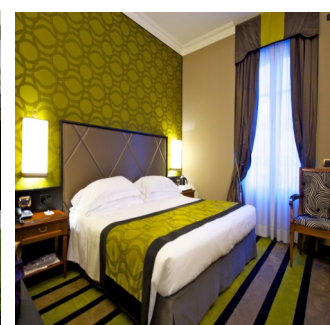

GDS CODES

CHAIN CODE	WV
BRAND CODE	TC
AMADEUS	MILPAL
GALILEO	90571
SABRE	169002
WORLDSPAN	PAMIL
PEGASUS ODD	95192

*Once upon a time
there was a Mill...*

*Built on the remains of an ancient Mill, the Grand Visconti Palace is the truly unique city resort in Milan and combines the traditional look of an historic grand hotel with modern technology. Perfect both for leisure and business travelers, located a **short walk from the centre** the hotel boasts 172 well appointed rooms and suites, a refined restaurant, a **Spa with indoor swimming pool** and a **conference center**.*

*The hotel's **park** is a unique alternative for hosting a tailor-made event.*