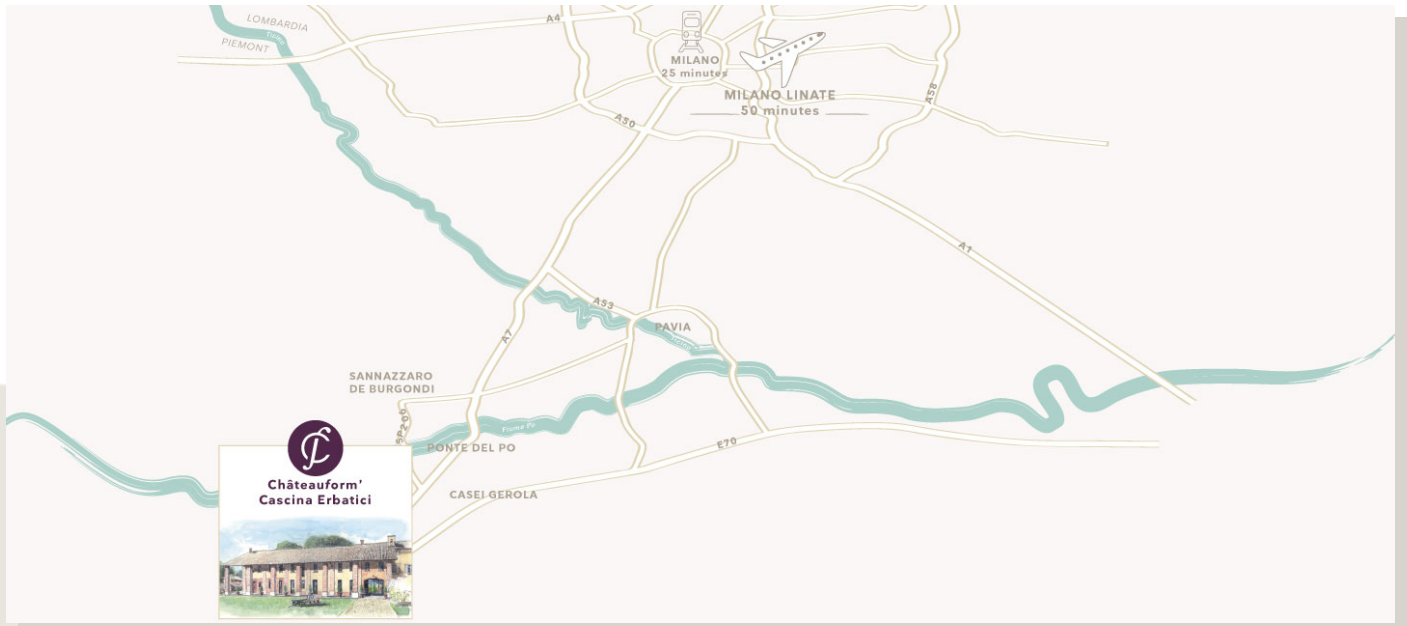

Meeting rooms
floorplans > 

Focus on ...
accesses

By car
45 mins from Milan Linate and Milan Malpensa Airports

By train
One hour from the Milan train station
- 25 minutes from the Pavia train station

By plane
50 minutes from Linate airport
50 minutes from Malpensa airport
(due to a faster access route and consistently less traffic)