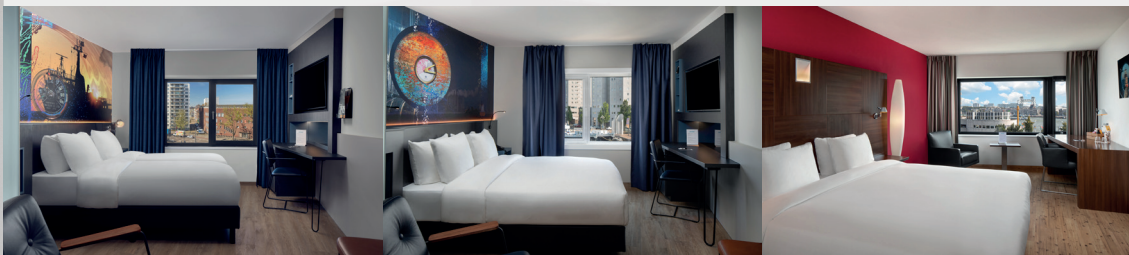

## Room types

### City View Twin Room

- 18 m<sup>2</sup>
- 2 separate beds
- View over the city

### Waterfront Double Room

- 18 m<sup>2</sup>
- Queen-size bed
- View over the water

### Panorama Room

- 23 m<sup>2</sup>
- Queen-size bed
- View over the water and Rotterdam skyline
- Luxurious arm chairs by Montis and Italian designer lights
- Bathrobe & slippers