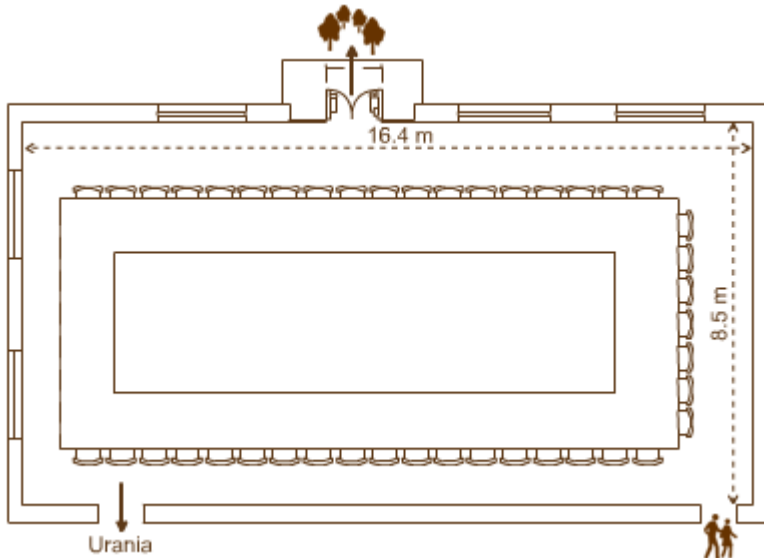

GRAND HOTEL DES ILES
BORROMEES & SPA

***** L

MINERVA ROOM

Minerva room can be reached walking through the elegant corridor enriched by crystal mirrors. This is the widest room of the villa, with sound system, and can be set up according to the client needs. A fascinating inner garden adorns the room

MINERVA ROOM - U-SHAPE

Mq. 140
H: 3,40 mt
Seats : 42

Des Iles
CENTRO BENESSERE STRESA

C.so Umberto I, 67 - 28838 Stresa (VB) - Italia
Tel +39 0323 938 938 - Fax +39 0323 32405
borromees@borromees.it - info@centrobenesserestresa.com - sales@borromees.it
www.borromees.it - www.centrobenesserestresa.com

CENTRO CONGRESSI

GRAND HOTEL DES ILES
BORROMEES & SPA
***** L

MINERVA ROOM - BOARDROOM

Mq. 140
H: 3,40 mt
Seats : 50

MINERVA ROOM - THEATRE/SCHOOL

Mq. 140
H: 3,40 mt

THEATRE
Seats : 140

SCHOOL
Seats : 90