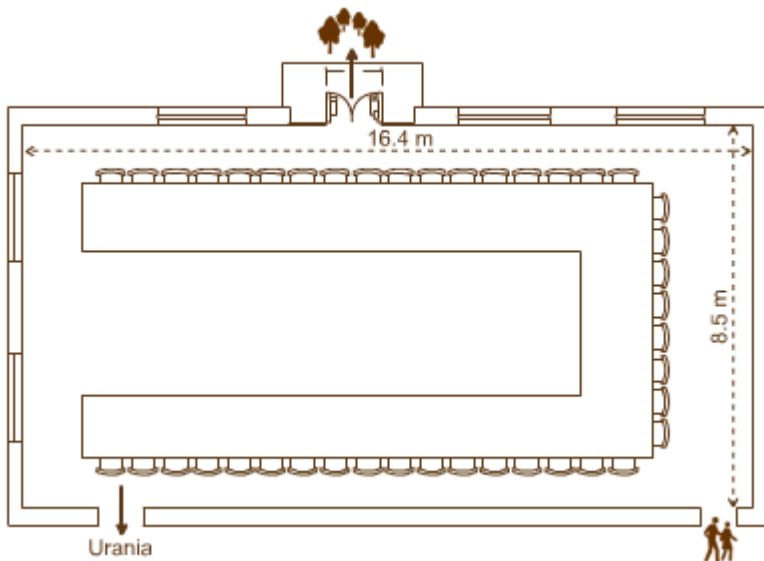

GRAND HOTEL DES ILES
BORROMEES & SPA

***** L

MINERVA ROOM

Minerva room can be reached walking through the elegant corridor enriched by crystal mirrors. This is the widest room of the villa, with sound system, and can be set up according to the client needs. A fascinating inner garden adorns the room

MINERVA ROOM - U-SHAPE

Mq. 140
H: 3,40 mt
Seats : 42

Des Iles
CENTRO BENESSERE STRESA

C.so Umberto I, 67 - 28838 Stresa (VB) - Italia
Tel +39 0323 938 938 - Fax +39 0323 32405
borromees@borromees.it - info@centrobenesserestresa.com - sales@borromees.it
www.borromees.it - www.centrobenesserestresa.com

CENTRO CONGRESSI

GRAND HOTEL DES ILES
BORROMEES & SPA
***** L

MINERVA ROOM - BOARDROOM

Mq. 140
H: 3,40 mt
Seats : 50

MINERVA ROOM - THEATRE/SCHOOL

Mq. 140
H: 3,40 mt

THEATRE
Seats : 140

SCHOOL
Seats : 90