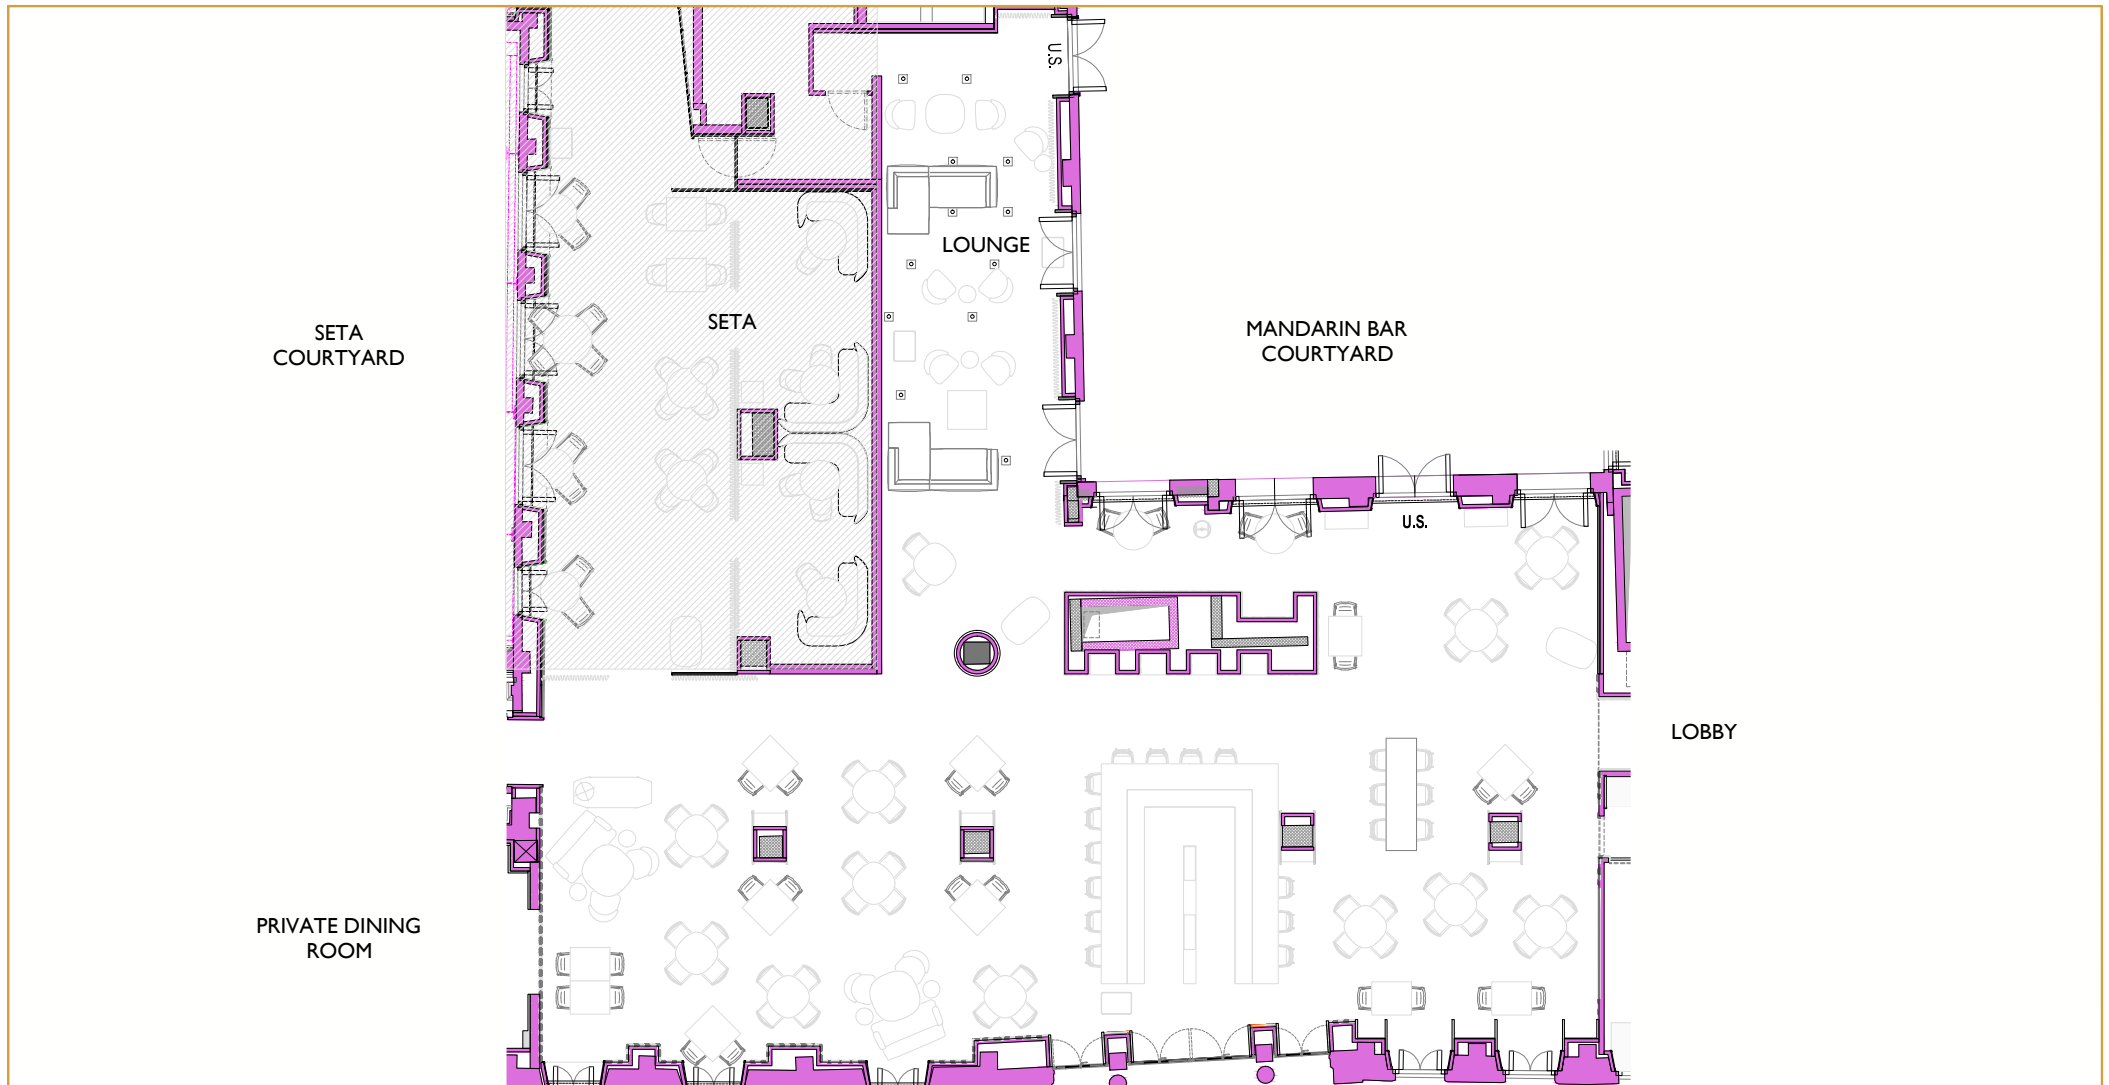

Room	Standing Cocktail
Foyer	20

Measure	Lenght		Width		Height		Size	
	M	Ft	M	Ft	M	Ft	SQM	SQM
Foyer	2.3	7	15.25	50	3.7	12	35	114

Room	Standing Cocktail	Standard
Sala Restaurant	120	67

Measure	Lenght		Width		Height		Size	
	M	Ft	M	Ft	M	Ft	SQM	SQM
Sala Restaurant	43	141	3.5	11	3.2	12	130	426

Room	Boardroom	Standing Cocktail	Standard
Private Dining Room	8	15	8

Measure	Length		Width		Height		Size	
	M	Ft	M	Ft	M	Ft	SQM	SQM
Private Dining Room	2.6	8	4.5	14	3.2	10	16	52

Room	Standing Cocktail	Standard
Lounge	25	15

Measure	Lenght		Width		Height		Size	
	M	Ft	M	Ft	M	Ft	SQM	SQM
Lounge	11.5	37	4.5	14	6	19	93	305

Room	Standing Cocktail	Standard
Mandarin Bar	220	60

Measure	Lenght		Width		Height		Size	
	M	Ft	M	Ft	M	Ft	SQM	SQM
Mandarin Bar	26	85	7.5	24	3.2	10	200	656

Room	Standing Cocktail	Standard	Dinner (round for 12-200 cm)
Seta Courtyard	100	36	50

Measure	Lenght		Width		Height		Size	
	M	Ft	M	Ft	M	Ft	SQM	SQM
Seta Courtyard	11.1	36	11	36	NA		125	410

Room	Standing Cocktail	Standard
Mandarin Bar Courtyard	220	38
Loggia Courtyard	20	8