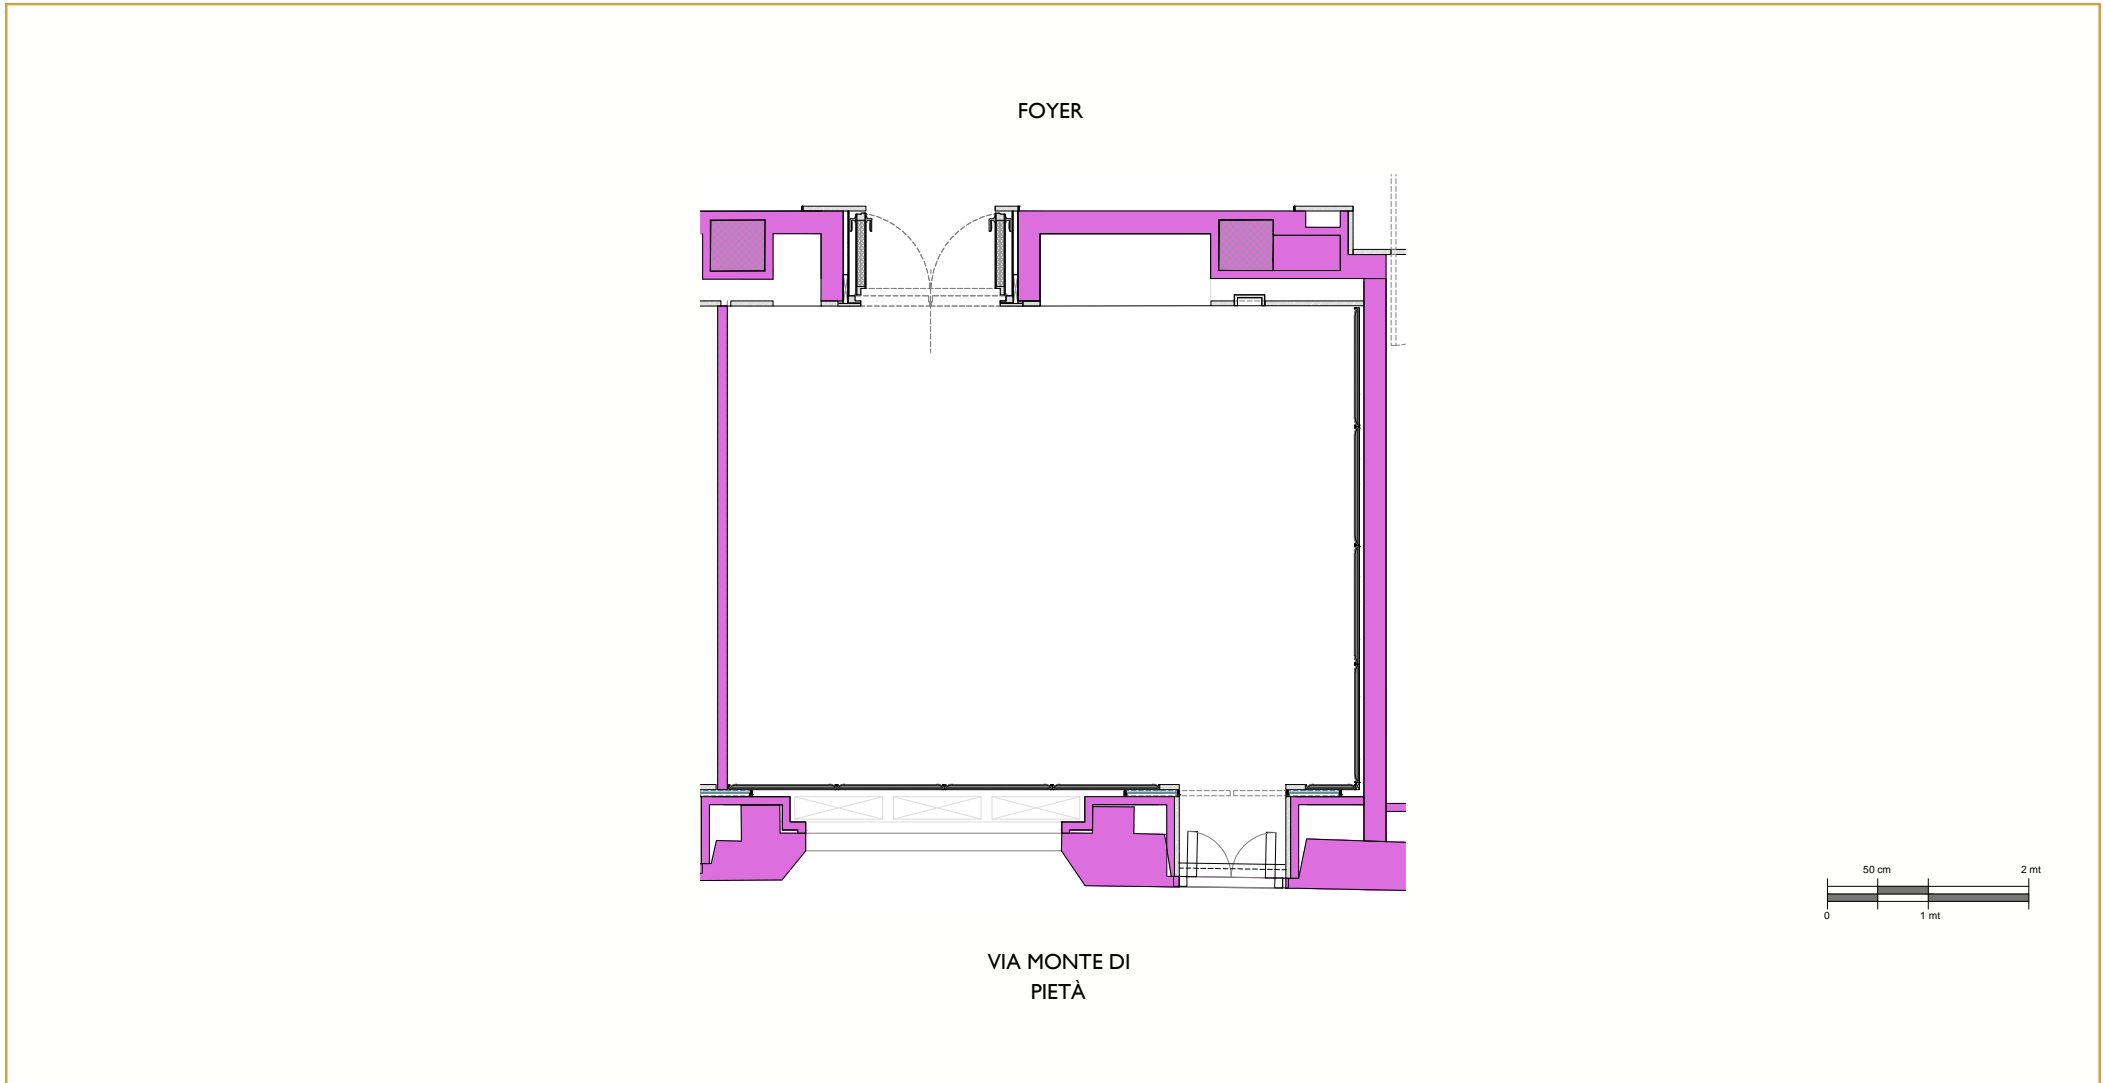

Room	Boardroom	Classroom	Teatre	Cabaret	U-Shape	Hollow Square	Standing Cocktail	Dinner (round for 12-200 cm)	Dinner (round for 6-160 cm)
Taipan A	16	10	24	8	13	16	35	12	8

Measure	Lenght		Width		Height		Size	
	M	Ft	M	Ft	M	Ft	SQM	SQM
Taipan A	6.3	20.66	4.5	14.76	3	9.84	28.3	92.84