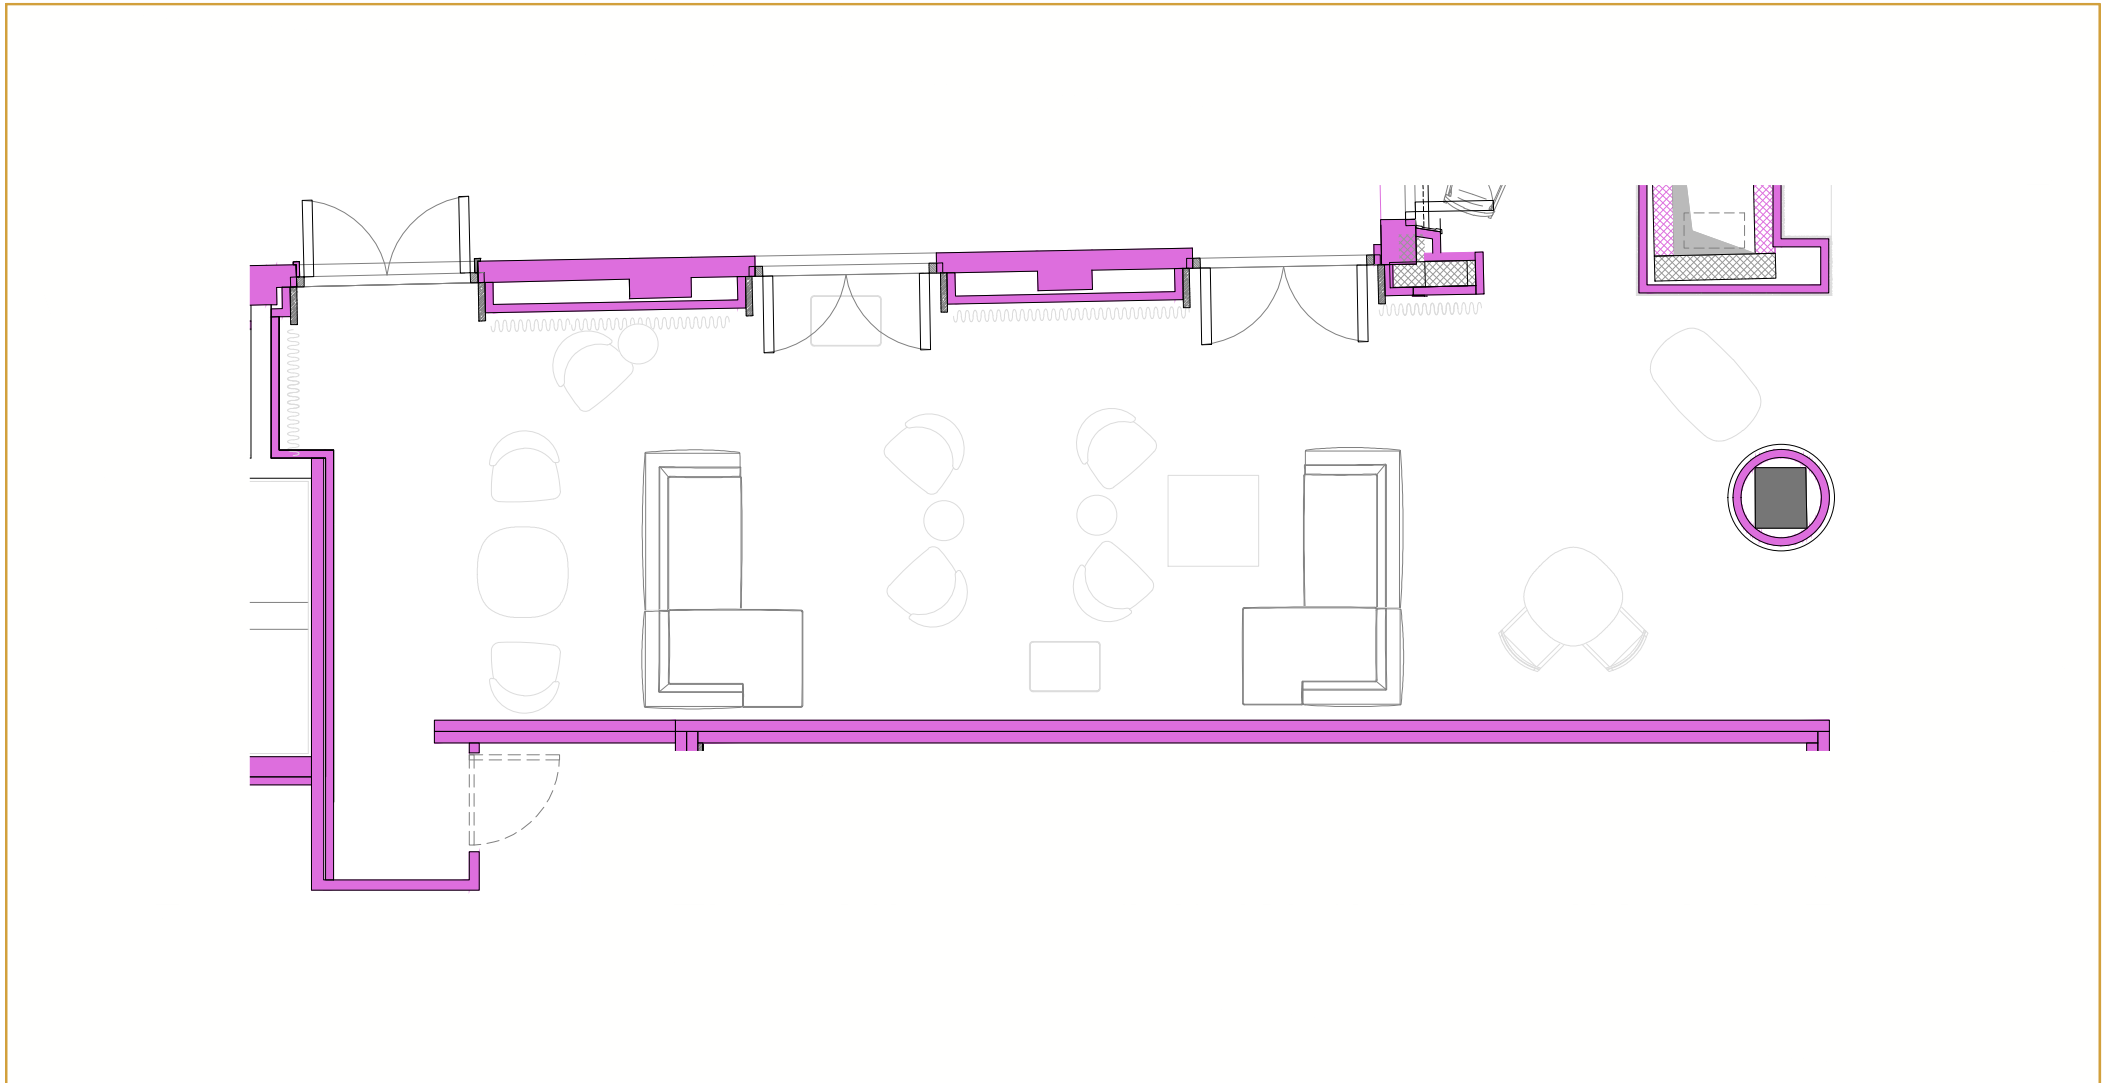

Room	Boardroom	Classroom	Teatre	Cabaret	U-Shape	Hollow Square	Standing Cocktail	Dinner (round for 12-200 cm)	Dinner (round for 6-160 cm)
Taipan B	12	10	24	8	13	16	25	12	8

Measure	Lenght		Width		Height		Size	
	M	Ft	M	Ft	M	Ft	SQM	SQM
Taipan B	6.3	20.66	4.5	14.76	3	9.84	28.3	92.84

Room	Standing Cocktail
Foyer	20

Measure	Lenght		Width		Height		Size	
	M	Ft	M	Ft	M	Ft	SQM	SQM
Foyer	2.3	7	15.25	50	3.7	12	35	114

Room	Standing Cocktail	Standard
Sala Restaurant	120	67

Measure	Lenght		Width		Height		Size	
	M	Ft	M	Ft	M	Ft	SQM	SQM
Sala Restaurant	43	141	3.5	11	3.2	12	130	426

Room	Boardroom	Standing Cocktail	Standard
Private Dining Room	8	15	8

Measure	Length		Width		Height		Size	
	M	Ft	M	Ft	M	Ft	SQM	SQM
Private Dining Room	2.6	8	4.5	14	3.2	10	16	52

Room	Standing Cocktail	Standard
Lounge	25	15

Measure	Lenght		Width		Height		Size	
	M	Ft	M	Ft	M	Ft	SQM	SQM
Lounge	11.5	37	4.5	14	6	19	93	305

Room	Standing Cocktail	Standard
Mandarin Bar	220	60

Measure	Lenght		Width		Height		Size	
	M	Ft	M	Ft	M	Ft	SQM	SQM
Mandarin Bar	26	85	7.5	24	3.2	10	200	656