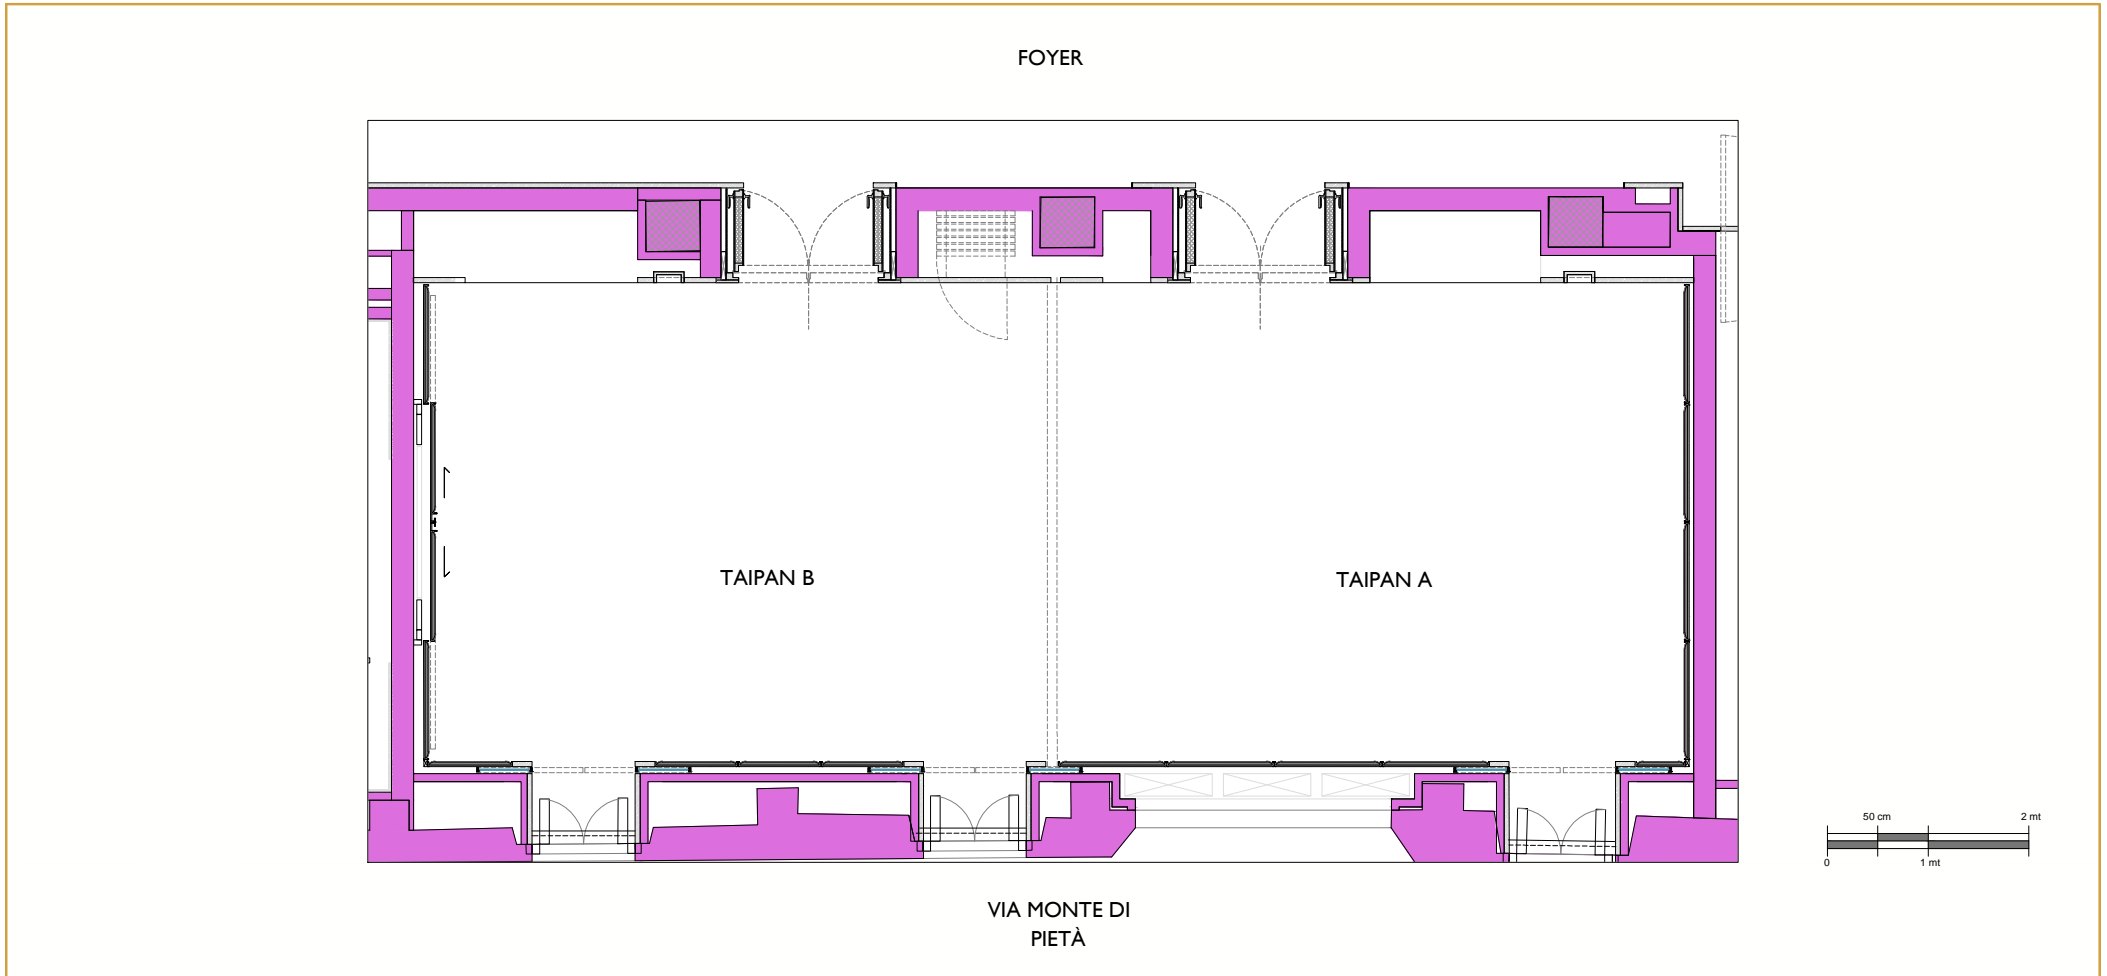

VIA MONTE DI PIETÀ

Room	Boardroom	Classroom	Teatre	Cabaret	U-Shape	Hollow Square	Standing Cocktail	Dinner (round for 12-200 cm)	Dinner (round for 6-160 cm)
Oriental Room	36	38	74	26	36	40	90	48	48
Oriental A	20	20	39	14	20	24	55	24	16
Oriental B	12	14	24	8	12	14	45	12	8

Measure	Lenght		Width		Height		Size	
	M	Ft	M	Ft	M	Ft	SQM	SQM
Oriental Room	13.9	45.6	6.06	19.8	3	9.84	84.3	276.57
Oriental A	8.2	26.9	6.06	19.8	3	9.84	49.7	163.05
Oriental B	5.5	18.04	6.06	19.8	3	9.84	33.3	109.25

Room	Boardroom	Classroom	Teatre	Cabaret	U-Shape	Hollow Square	Standing Cocktail	Dinner (round for 12-200 cm)	Dinner (round for 6-160 cm)
Oriental A	20	20	39	14	20	24	55	24	16

Measure	Lenght		Width		Height		Size	
	M	Ft	M	Ft	M	Ft	SQM	SQM
Oriental A	8.2	26.9	6.06	19.8	3	9.84	49.7	163.05

Room	Boardroom	Classroom	Teatre	Cabaret	U-Shape	Hollow Square	Standing Cocktail	Dinner (round for 12-200 cm)	Dinner (round for 6-160 cm)
Oriental B	12	14	24	8	12	14	45	12	8

Measure	Lenght		Width		Height		Size	
	M	Ft	M	Ft	M	Ft	SQM	SQM
Oriental B	5.5	18.04	6.06	19.8	3	9.84	33.3	109.25