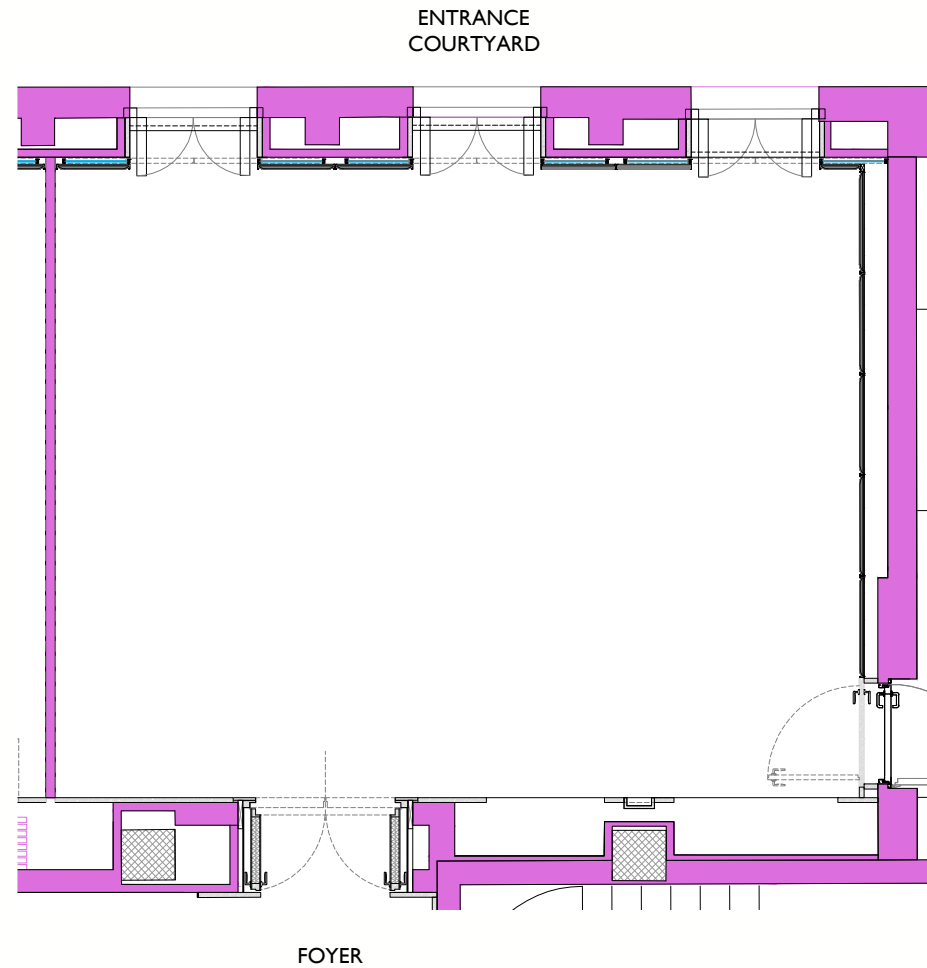

VIA MONTE DI PIETÀ

Room	Boardroom	Classroom	Teatre	Cabaret	U-Shape	Hollow Square	Standing Cocktail	Dinner (round for 12-200 cm)	Dinner (round for 6-160 cm)
Oriental Room	36	38	74	26	36	40	90	48	48
Oriental A	20	20	39	14	20	24	55	24	16
Oriental B	12	14	24	8	12	14	45	12	8

Measure	Lenght		Width		Height		Size	
	M	Ft	M	Ft	M	Ft	SQM	SQM
Oriental Room	13.9	45.6	6.06	19.8	3	9.84	84.3	276.57
Oriental A	8.2	26.9	6.06	19.8	3	9.84	49.7	163.05
Oriental B	5.5	18.04	6.06	19.8	3	9.84	33.3	109.25

Room	Boardroom	Classroom	Teatre	Cabaret	U-Shape	Hollow Square	Standing Cocktail	Dinner (round for 12-200 cm)	Dinner (round for 6-160 cm)
Oriental A	20	20	39	14	20	24	55	24	16

Measure	Lenght		Width		Height		Size	
	M	Ft	M	Ft	M	Ft	SQM	SQM
Oriental A	8.2	26.9	6.06	19.8	3	9.84	49.7	163.05

Room	Boardroom	Classroom	Teatre	Cabaret	U-Shape	Hollow Square	Standing Cocktail	Dinner (round for 12-200 cm)	Dinner (round for 6-160 cm)
Oriental B	12	14	24	8	12	14	45	12	8

Measure	Lenght		Width		Height		Size	
	M	Ft	M	Ft	M	Ft	SQM	SQM
Oriental B	5.5	18.04	6.06	19.8	3	9.84	33.3	109.25