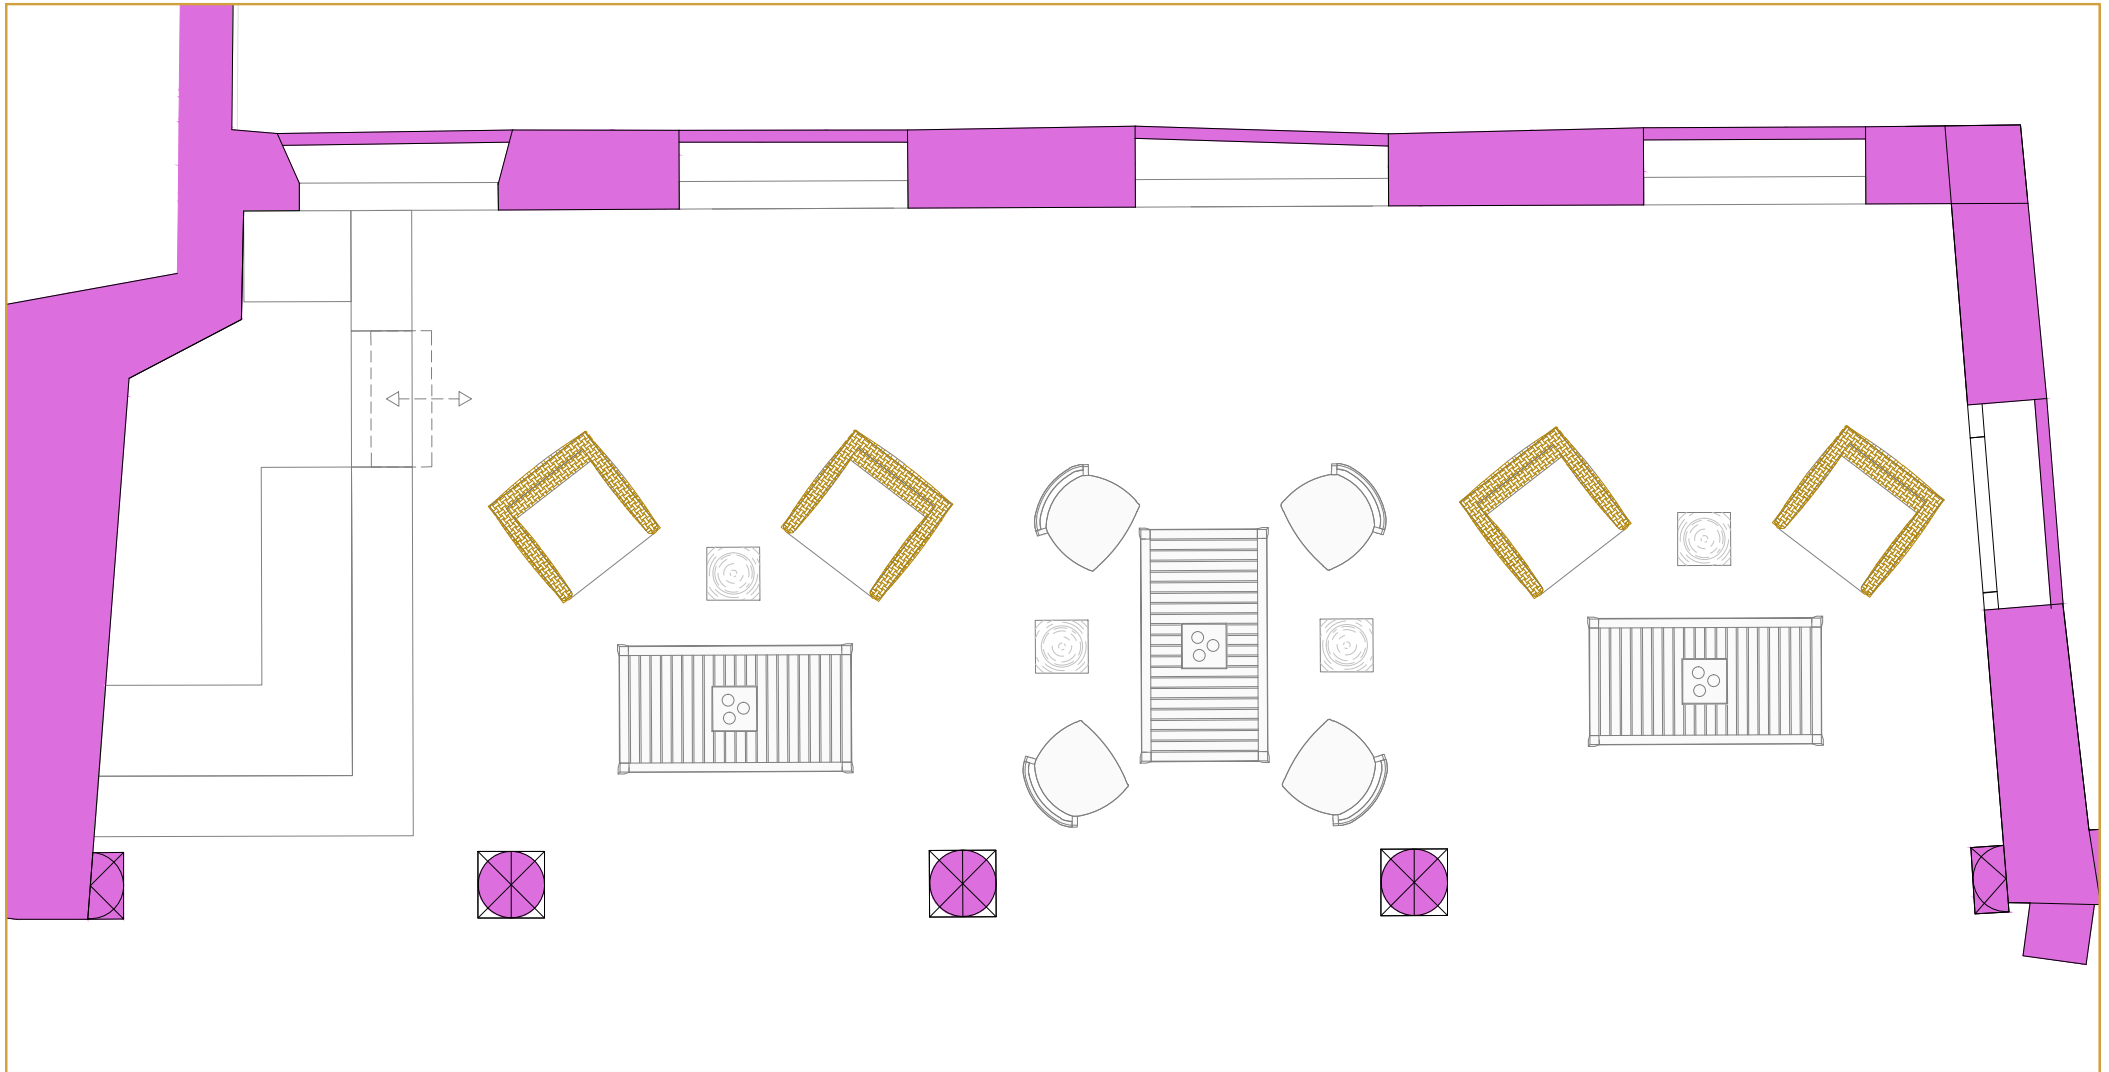

Room	Boardroom	Standing Cocktail	Standard
Private Dining Room	8	15	8

Measure	Length		Width		Height		Size	
	M	Ft	M	Ft	M	Ft	SQM	SQM
Private Dining Room	2.6	8	4.5	14	3.2	10	16	52

Room	Standing Cocktail	Standard
Lounge	25	15

Measure	Lenght		Width		Height		Size	
	M	Ft	M	Ft	M	Ft	SQM	SQM
Lounge	11.5	37	4.5	14	6	19	93	305

Room	Standing Cocktail	Standard
Mandarin Bar	220	60

Measure	Lenght		Width		Height		Size	
	M	Ft	M	Ft	M	Ft	SQM	SQM
Mandarin Bar	26	85	7.5	24	3.2	10	200	656

Room	Standing Cocktail	Standard	Dinner (round for 12-200 cm)
Seta Courtyard	100	36	50

Measure	Lenght		Width		Height		Size	
	M	Ft	M	Ft	M	Ft	SQM	SQM
Seta Courtyard	11.1	36	11	36	NA		125	410

Room	Standing Cocktail	Standard
Mandarin Bar Courtyard	220	38
Loggia Courtyard	20	8

Measure	Lenght		Width		Height		Size	
	M	Ft	M	Ft	M	Ft	SQM	SQFM
Mandarin Bar Courtyard	19	62	14.1	46	NA		283	780
Loggia Courtyard	4.2	13	12.1	39	4.2	13	51	167

Room	Standing Cocktail	Standard
Loggia Courtyard	20	8