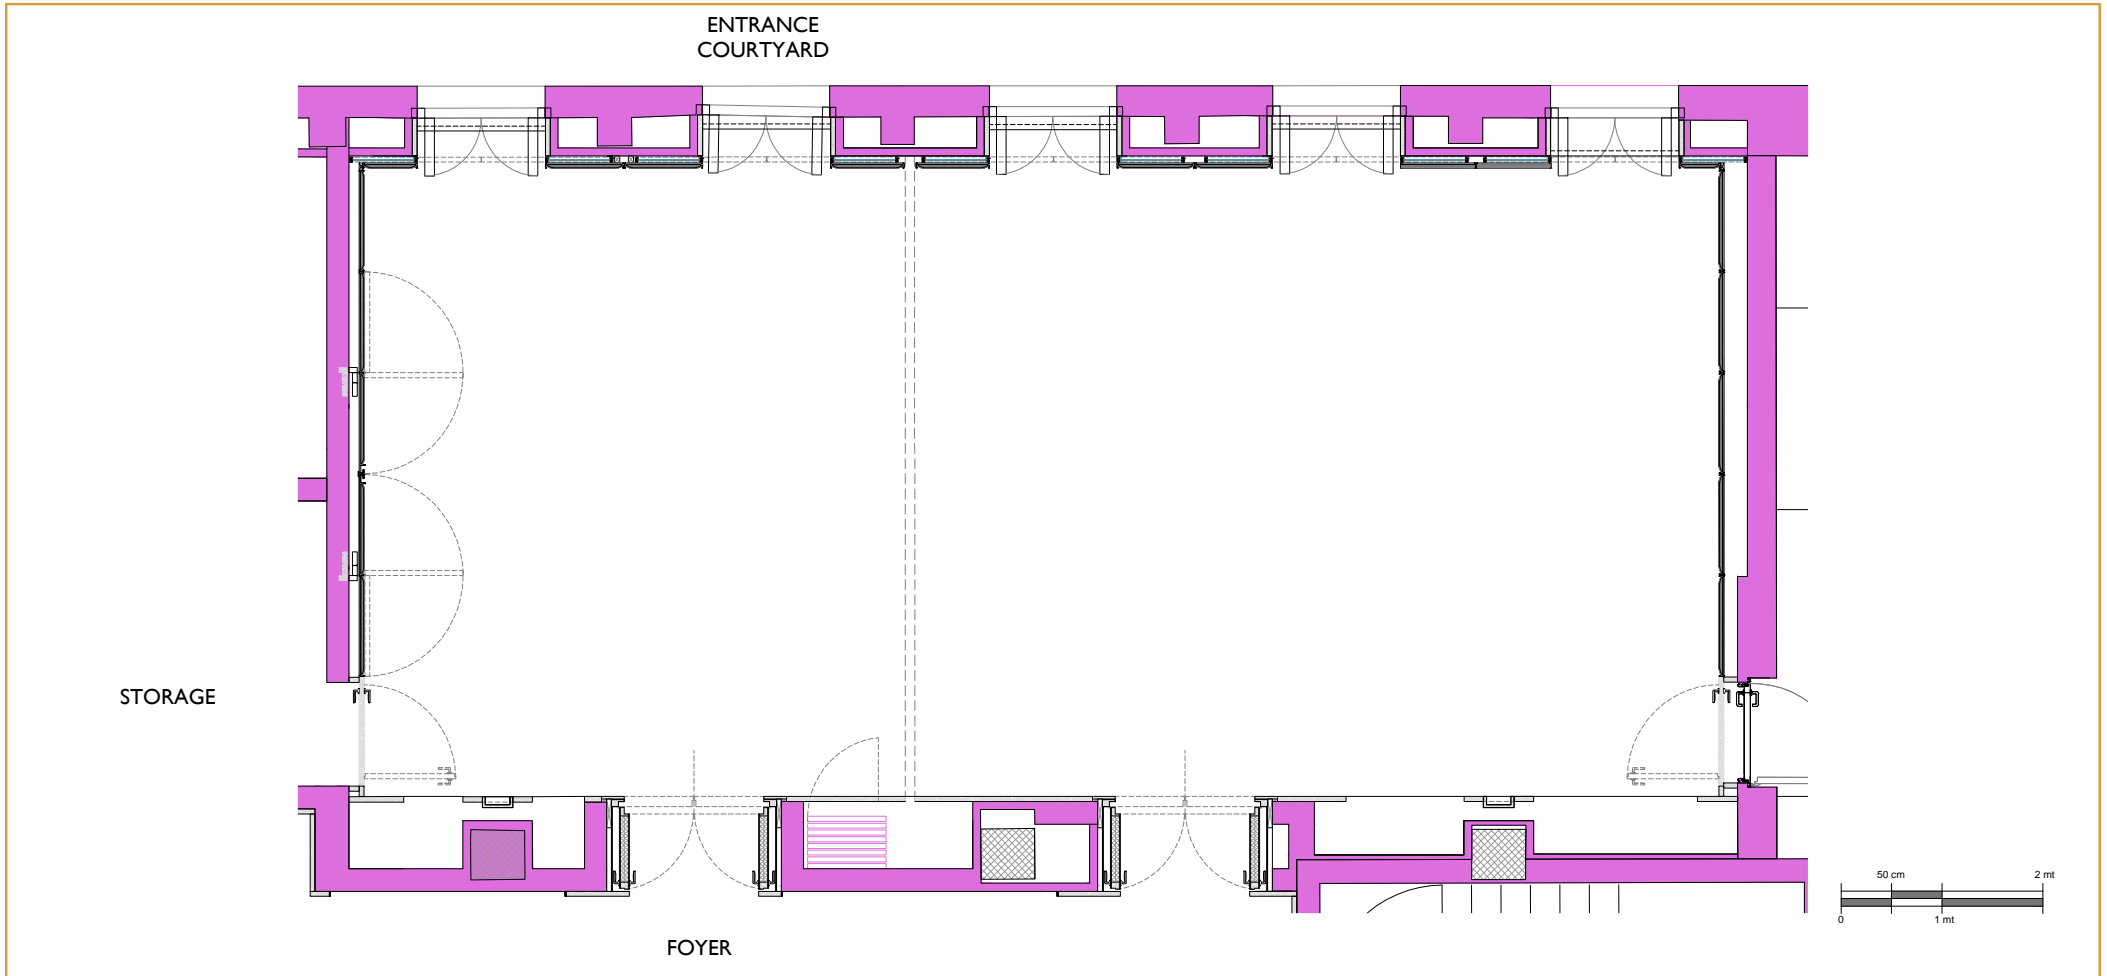

VIA MONTE DI PIETÀ

Room	Boardroom	Classroom	Teatre	Cabaret	U-Shape	Hollow Square	Standing Cocktail	Dinner (round for 12-200 cm)	Dinner (round for 6-160 cm)
Oriental Room	36	38	74	26	36	40	90	48	48
Oriental A	20	20	39	14	20	24	55	24	16
Oriental B	12	14	24	8	12	14	45	12	8

Measure	Lenght		Width		Height		Size	
	M	Ft	M	Ft	M	Ft	SQM	SQM
Oriental Room	13.9	45.6	6.06	19.8	3	9.84	84.3	276.57
Oriental A	8.2	26.9	6.06	19.8	3	9.84	49.7	163.05
Oriental B	5.5	18.04	6.06	19.8	3	9.84	33.3	109.25

Room	Boardroom	Classroom	Teatre	Cabaret	U-Shape	Hollow Square	Standing Cocktail	Dinner (round for 12-200 cm)	Dinner (round for 6-160 cm)
Oriental A	20	20	39	14	20	24	55	24	16

Measure	Lenght		Width		Height		Size	
	M	Ft	M	Ft	M	Ft	SQM	SQM
Oriental A	8.2	26.9	6.06	19.8	3	9.84	49.7	163.05

Room	Boardroom	Classroom	Teatre	Cabaret	U-Shape	Hollow Square	Standing Cocktail	Dinner (round for 12-200 cm)	Dinner (round for 6-160 cm)
Oriental B	12	14	24	8	12	14	45	12	8

Measure	Lenght		Width		Height		Size	
	M	Ft	M	Ft	M	Ft	SQM	SQM
Oriental B	5.5	18.04	6.06	19.8	3	9.84	33.3	109.25