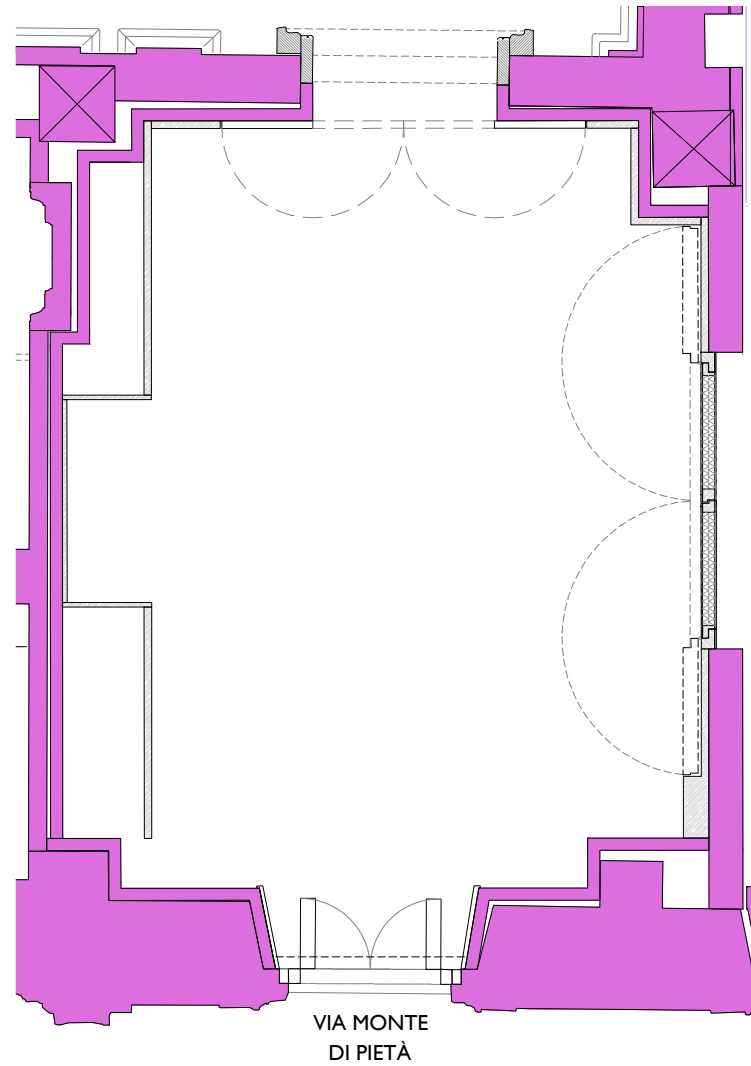

Room	Boardroom	Classroom	Teatre	Cabaret	U-Shape	Hollow Square	Standing Cocktail	Dinner (round for 12-200 cm)	Dinner (round for 6-160 cm)
Taipan B	12	10	24	8	13	16	25	12	8

Measure	Lenght		Width		Height		Size	
	M	Ft	M	Ft	M	Ft	SQM	SQM
Taipan B	6.3	20.66	4.5	14.76	3	9.84	28.3	92.84

Room	Standing Cocktail
Foyer	20

Measure	Lenght		Width		Height		Size	
	M	Ft	M	Ft	M	Ft	SQM	SQM
Foyer	2.3	7	15.25	50	3.7	12	35	114

Room	Standing Cocktail	Standard
Sala Restaurant	120	67

Measure	Lenght		Width		Height		Size	
	M	Ft	M	Ft	M	Ft	SQM	SQM
Sala Restaurant	43	141	3.5	11	3.2	12	130	426

Room	Boardroom	Standing Cocktail	Standard
Private Dining Room	8	15	8

Measure	Length		Width		Height		Size	
	M	Ft	M	Ft	M	Ft	SQM	SQM
Private Dining Room	2.6	8	4.5	14	3.2	10	16	52

Room	Standing Cocktail	Standard
Lounge	25	15

Measure	Lenght		Width		Height		Size	
	M	Ft	M	Ft	M	Ft	SQM	SQM
Lounge	11.5	37	4.5	14	6	19	93	305

Room	Standing Cocktail	Standard
Mandarin Bar	220	60

Measure	Lenght		Width		Height		Size	
	M	Ft	M	Ft	M	Ft	SQM	SQM
Mandarin Bar	26	85	7.5	24	3.2	10	200	656