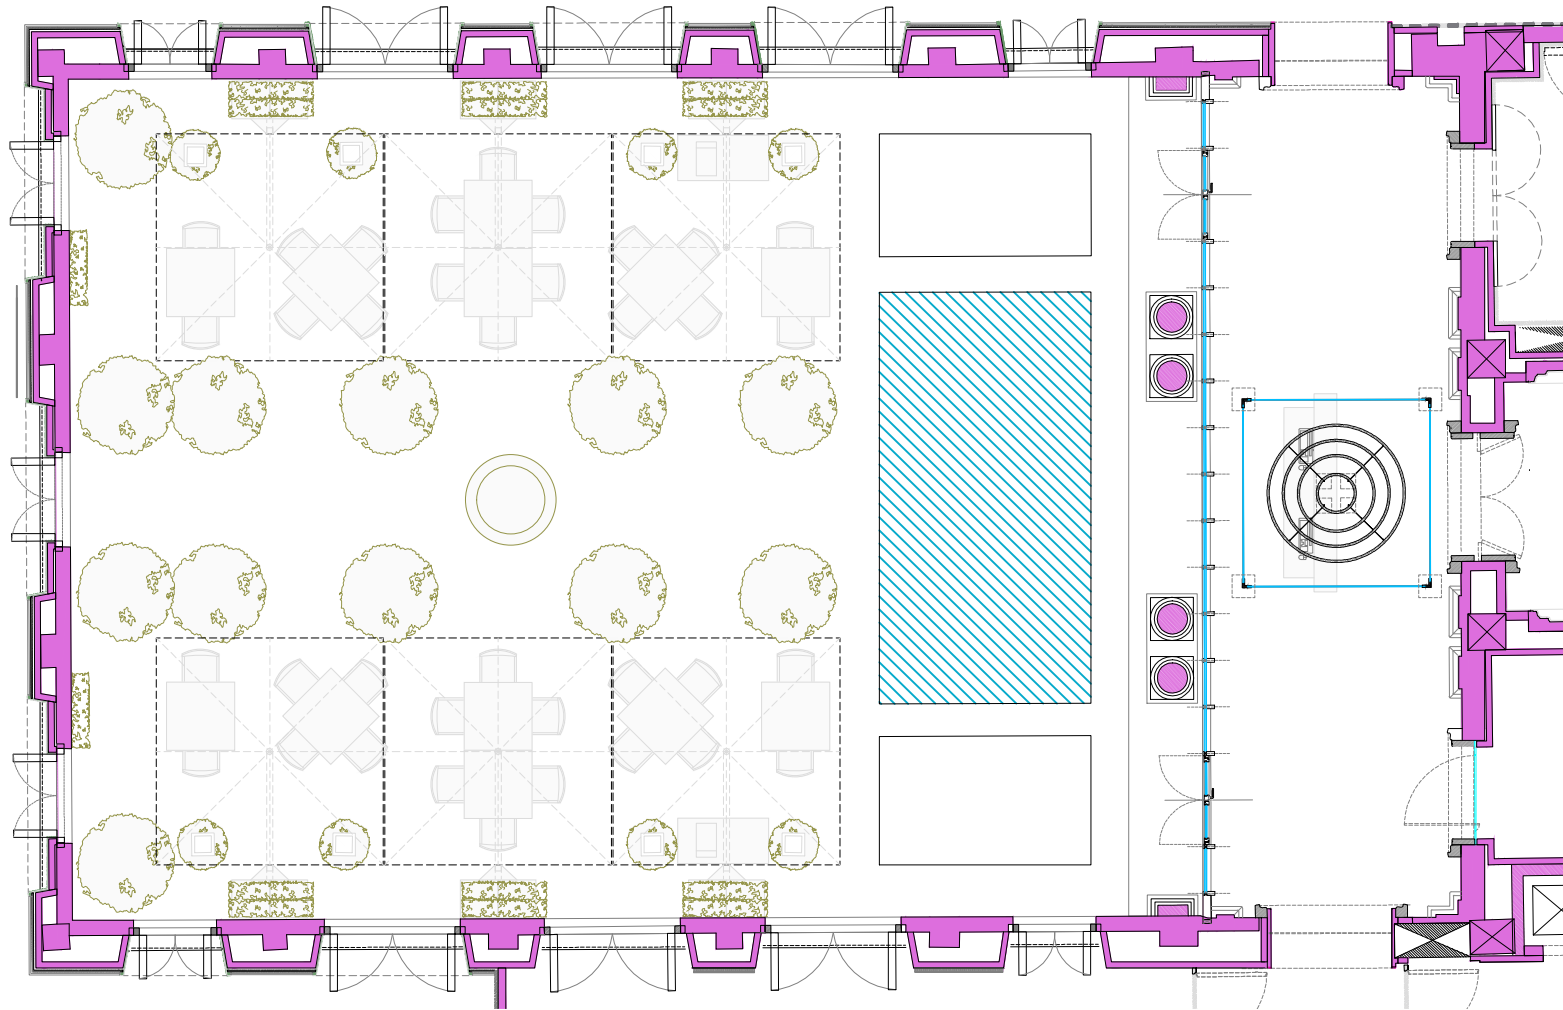

Room	Standing Cocktail
Foyer	20

Measure	Lenght		Width		Height		Size	
	M	Ft	M	Ft	M	Ft	SQM	SQM
Foyer	2.3	7	15.25	50	3.7	12	35	114

Room	Standing Cocktail	Standard
Sala Restaurant	120	67

Measure	Lenght		Width		Height		Size	
	M	Ft	M	Ft	M	Ft	SQM	SQM
Sala Restaurant	43	141	3.5	11	3.2	12	130	426

Room	Boardroom	Standing Cocktail	Standard
Private Dining Room	8	15	8

Measure	Length		Width		Height		Size	
	M	Ft	M	Ft	M	Ft	SQM	SQM
Private Dining Room	2.6	8	4.5	14	3.2	10	16	52

Room	Standing Cocktail	Standard
Lounge	25	15

Measure	Lenght		Width		Height		Size	
	M	Ft	M	Ft	M	Ft	SQM	SQM
Lounge	11.5	37	4.5	14	6	19	93	305

Room	Standing Cocktail	Standard
Mandarin Bar	220	60

Measure	Lenght		Width		Height		Size	
	M	Ft	M	Ft	M	Ft	SQM	SQM
Mandarin Bar	26	85	7.5	24	3.2	10	200	656

Room	Standing Cocktail	Standard	Dinner (round for 12-200 cm)
Seta Courtyard	100	36	50

Measure	Lenght		Width		Height		Size	
	M	Ft	M	Ft	M	Ft	SQM	SQM
Seta Courtyard	11.1	36	11	36	NA		125	410

Room	Standing Cocktail	Standard
Mandarin Bar Courtyard	220	38
Loggia Courtyard	20	8