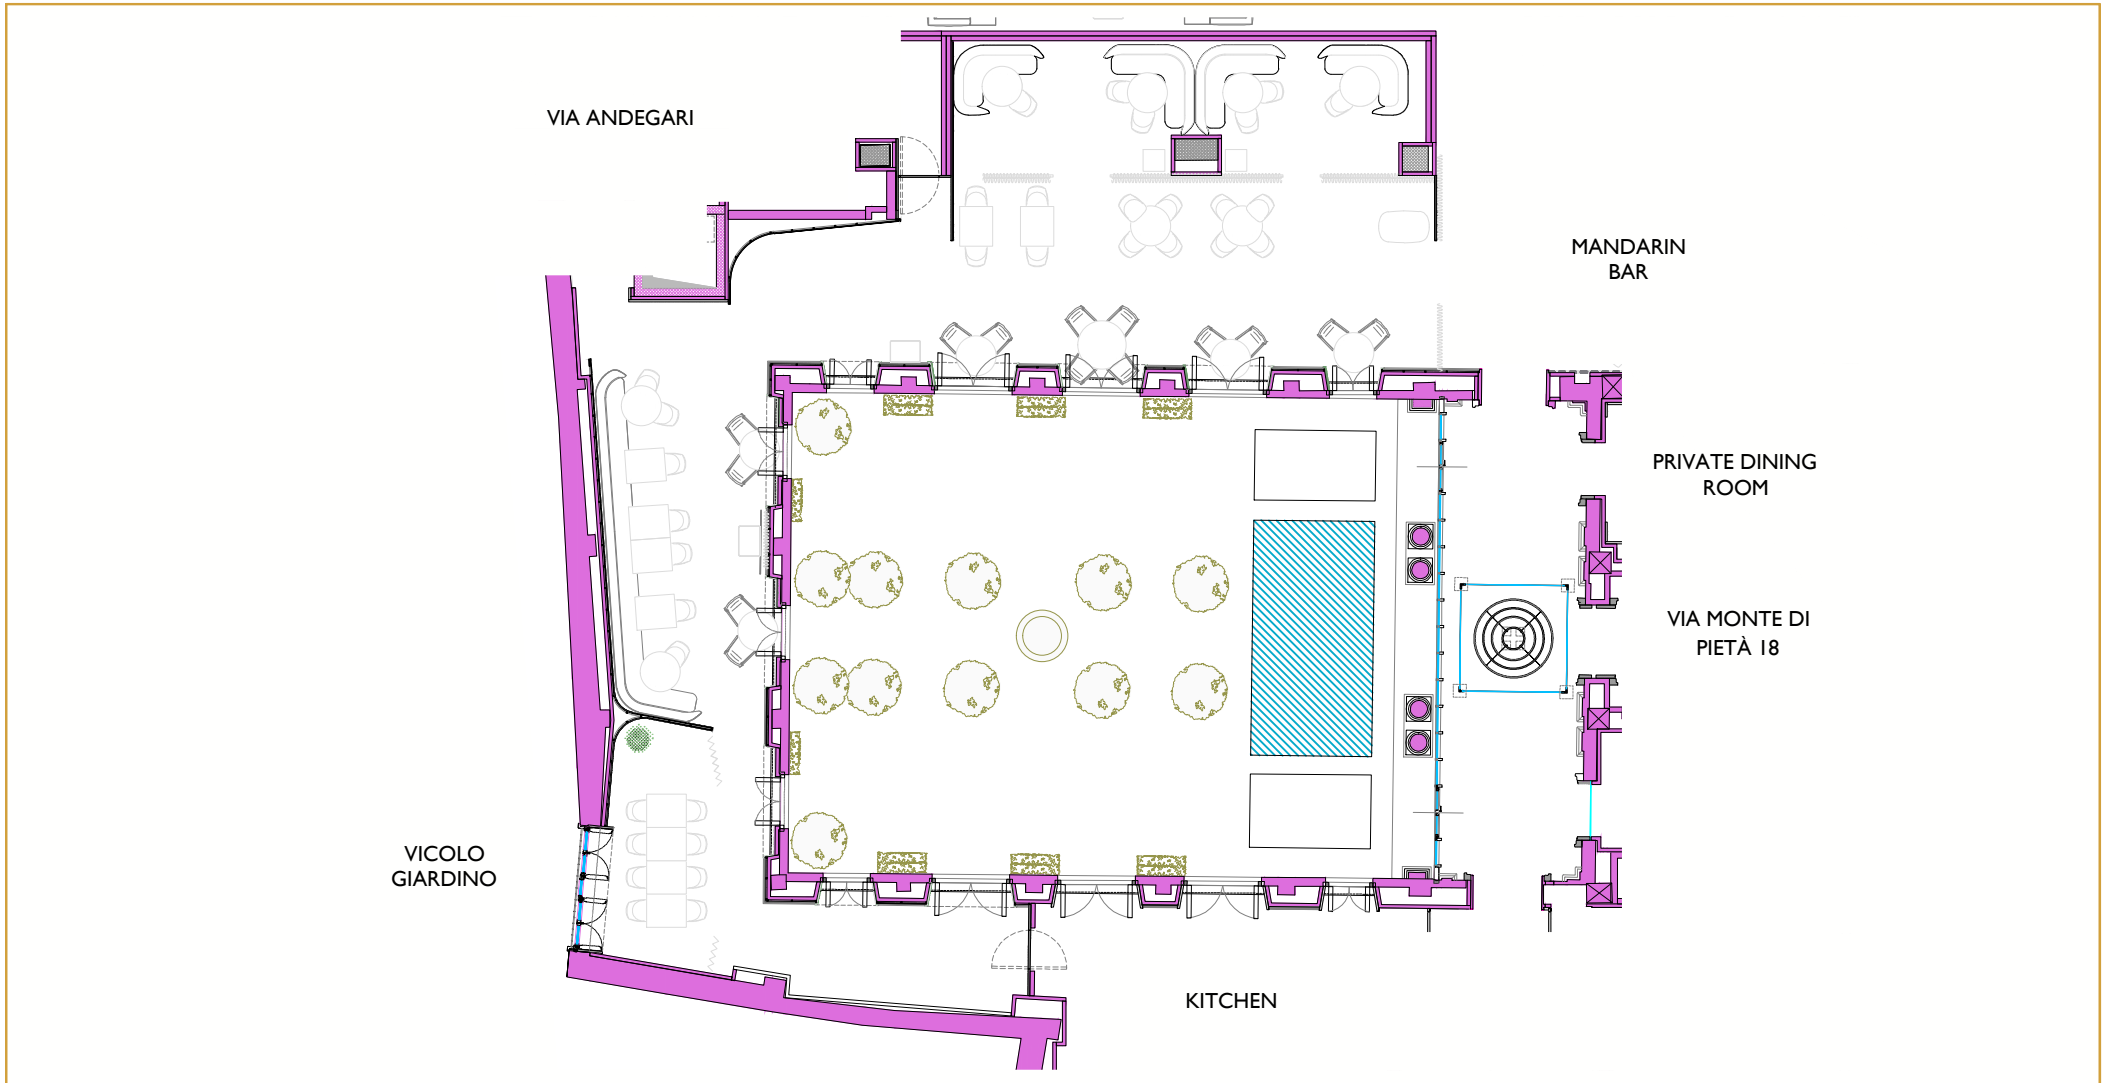

Room	Boardroom	Classroom	Teatre	Cabaret	U-Shape	Hollow Square	Standing Cocktail	Dinner (round for 12-200 cm)	Dinner (round for 6-160 cm)
Taipan A	16	10	24	8	13	16	35	12	8

Measure	Lenght		Width		Height		Size	
	M	Ft	M	Ft	M	Ft	SQM	SQM
Taipan A	6.3	20.66	4.5	14.76	3	9.84	28.3	92.84

Room	Boardroom	Classroom	Teatre	Cabaret	U-Shape	Hollow Square	Standing Cocktail	Dinner (round for 12-200 cm)	Dinner (round for 6-160 cm)
Taipan B	12	10	24	8	13	16	25	12	8

Measure	Lenght		Width		Height		Size	
	M	Ft	M	Ft	M	Ft	SQM	SQM
Taipan B	6.3	20.66	4.5	14.76	3	9.84	28.3	92.84

Room	Standing Cocktail
Foyer	20

Measure	Lenght		Width		Height		Size	
	M	Ft	M	Ft	M	Ft	SQM	SQM
Foyer	2.3	7	15.25	50	3.7	12	35	114

Room	Standing Cocktail	Standard
Sala Restaurant	120	67

Measure	Lenght		Width		Height		Size	
	M	Ft	M	Ft	M	Ft	SQM	SQM
Sala Restaurant	43	141	3.5	11	3.2	12	130	426

Room	Boardroom	Standing Cocktail	Standard
Private Dining Room	8	15	8

Measure	Length		Width		Height		Size	
	M	Ft	M	Ft	M	Ft	SQM	SQM
Private Dining Room	2.6	8	4.5	14	3.2	10	16	52

Room	Standing Cocktail	Standard
Lounge	25	15