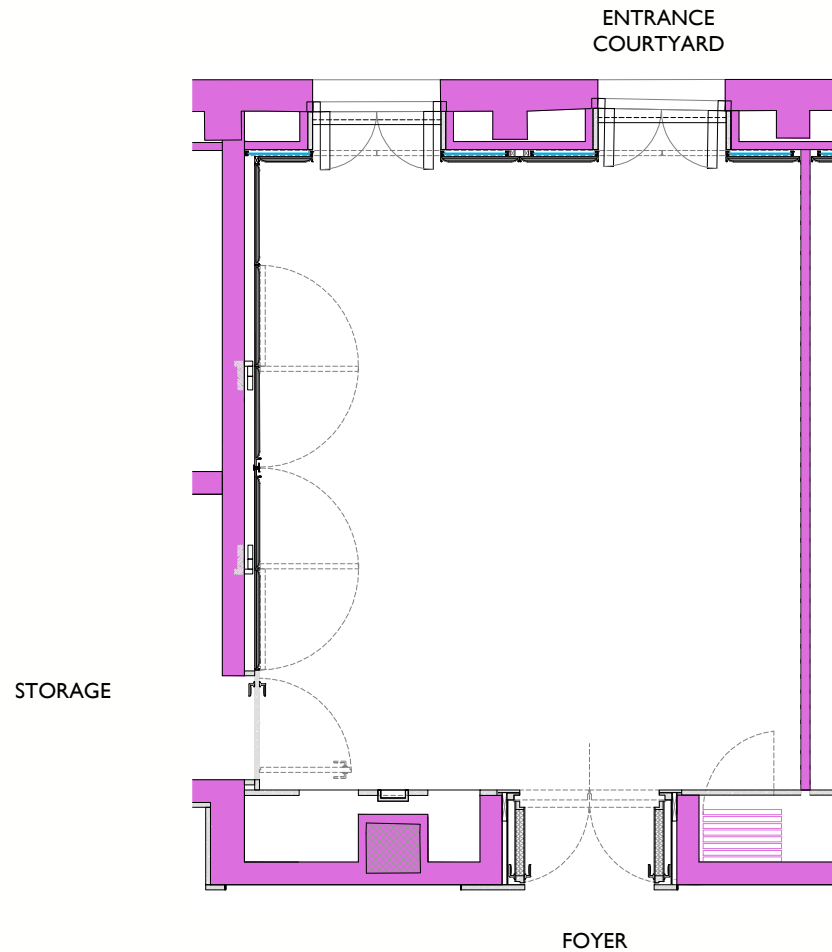

VIA MONTE DI PIETÀ

Room	Boardroom	Classroom	Teatre	Cabaret	U-Shape	Hollow Square	Standing Cocktail	Dinner (round for 12-200 cm)	Dinner (round for 6-160 cm)
Oriental Room	36	38	74	26	36	40	90	48	48
Oriental A	20	20	39	14	20	24	55	24	16
Oriental B	12	14	24	8	12	14	45	12	8

Measure	Lenght		Width		Height		Size	
	M	Ft	M	Ft	M	Ft	SQM	SQM
Oriental Room	13.9	45.6	6.06	19.8	3	9.84	84.3	276.57
Oriental A	8.2	26.9	6.06	19.8	3	9.84	49.7	163.05
Oriental B	5.5	18.04	6.06	19.8	3	9.84	33.3	109.25

Room	Boardroom	Classroom	Teatre	Cabaret	U-Shape	Hollow Square	Standing Cocktail	Dinner (round for 12-200 cm)	Dinner (round for 6-160 cm)
Oriental A	20	20	39	14	20	24	55	24	16

Measure	Lenght		Width		Height		Size	
	M	Ft	M	Ft	M	Ft	SQM	SQM
Oriental A	8.2	26.9	6.06	19.8	3	9.84	49.7	163.05

Room	Boardroom	Classroom	Teatre	Cabaret	U-Shape	Hollow Square	Standing Cocktail	Dinner (round for 12-200 cm)	Dinner (round for 6-160 cm)
Oriental B	12	14	24	8	12	14	45	12	8

Measure	Lenght		Width		Height		Size	
	M	Ft	M	Ft	M	Ft	SQM	SQM
Oriental B	5.5	18.04	6.06	19.8	3	9.84	33.3	109.25