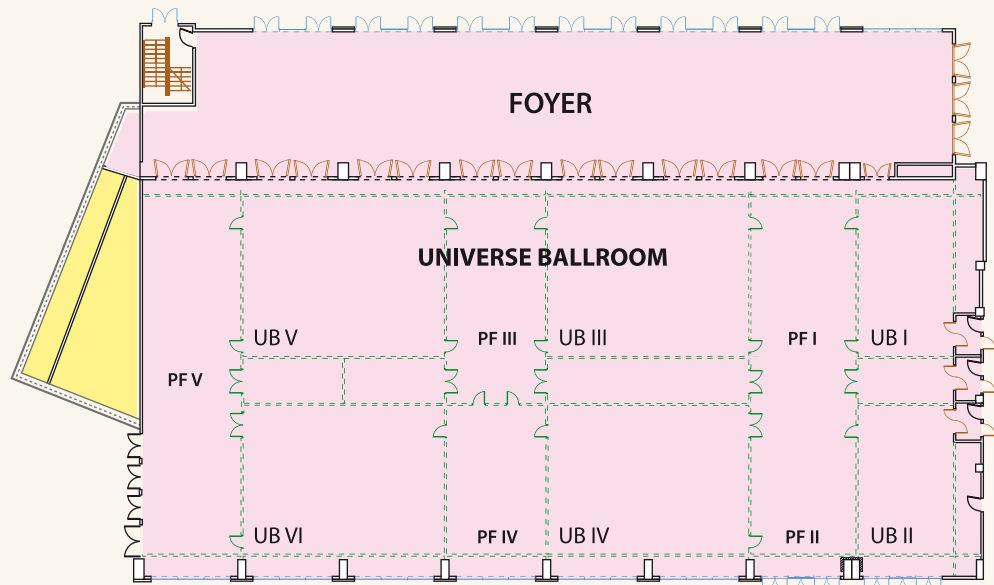

UNIVERSE BALLROOM:

- Area: 1 900 sqm
- Height: 6.25 m
- The ballroom may be divided into six independent areas
- A foyer measuring 670 sqm
- A large ramp to facilitate car or machine installation
- A garden entrance

With Hilton Honors program you can collect points and exchange them for a stay every time you visit one of the Hilton hotels. Points are also granted for organizing meeting or conference. Not a Hilton Honors member yet? Join now: Hiltonhonors.com/join