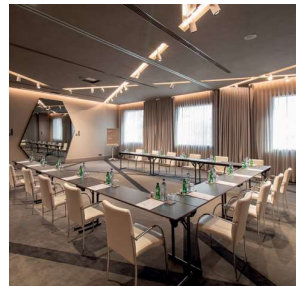

BARS & RESTAURANTS

ALLORA - Italian cuisine restaurant full of elegance and refinement.

Be EPIC Bar - the main bar, located in the Lobby.

KOJI Bar & Restaurant - Japanese culinary heritage in an elegant and sophisticated atmosphere.

The Garden Restaurant - The restaurant where you can enjoy your breakfast.

Sky Pool Lounge - Rooftop Bar and panoramic swimming pool.

MEETING ROOMS

2,142m2 divided into 18 meeting rooms, 7 of which have natural light and space to accommodate events up to 1500 people.

FACILITIES
7 rooms with natural daylight with total blackout | 3.5 m Height | Removable panels | Wi-Fi | Air conditioning | Led Wall | Built-in audio-visual equipment.

SAYANNA WELLNESS & SPA

4 Single and double treatment units