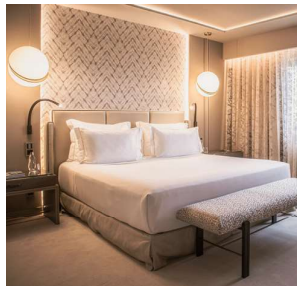

BEDROOM & SUITES

379 rooms with maximum comfort and sophistication, distributed across two wings, both of them with amazing views: on the South side, the downtown area, St. Jorge's Castle and the Tagus River; on the North, Eduardo VII park, the largest park in central Lisbon.

257 Deluxe Rooms | 84 Premium Rooms
| 16 Deluxe Suites | 21 Premium Suites | 1 Presidential suite

Services & Facilities

Wi-Fi | Telephone | Smart TV | Air conditioning | Mini Bar | Digital safe | Iron and ironing board | Walk-in Shower (Premium Rooms) | Bathtub (Deluxe Rooms)