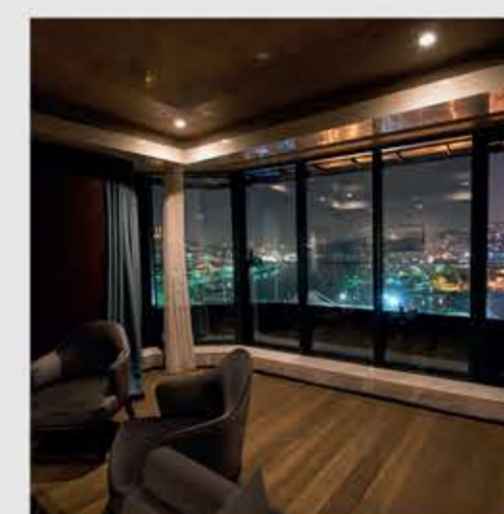

Guest Rooms for a peaceful sleep

You can find everything you need for your comfort in our rooms with modern interior design and care to the details.

- 180 guest rooms
- 117 rooms with panoramic Golden Horn (Haliç) view, 2 rooms for the disabled, 61 Atrium rooms
- Special balconied room, combinable room, smokable room options
- Single and double room options
- Ergonomic bed and pillows, with pillow menu options
- Mini bar and tea-coffee servings
- Free 0.5 lt water per person per day

Restaurant and Bar a delicious journey

Haliç Restaurant

All the meals will appeal to your senses with their rich colors and taste in our hotel's Haliç Restaurant which presents the best examples of both local and world cuisine.

Atrium Lobby Café

You can make your business or private meetings while drinking your Turkish coffee with pleasure on the sofas in our lobby bar.

*You should try our signature beverages and meals.

Our Services is for your comfort

Our services are prepared to let you experience a perfect accommodation and to offer maximum comfort.

- Business center 7/24
- Room service 7/24
- Dry cleaning/ironing (paid service)
- Laundry
- Paid doctor and babysitting service
- Fitness Center 7/24
- Parking Garage
- 7/24 Security
- Souvenir Shop
- Information and Tour Services

Reception Services

- Wake up service
- Valet service
- Exchange foreign currency
- Luggage room and safety deposit
- 24 hours continuous service

Information Services

- Special airport transfer and welcoming
- Special tour programs
- Restaurant reservations
- Lost luggage tracking
- Ticket provision to activities in the city

Fitness Center

Today's necessity fitness...