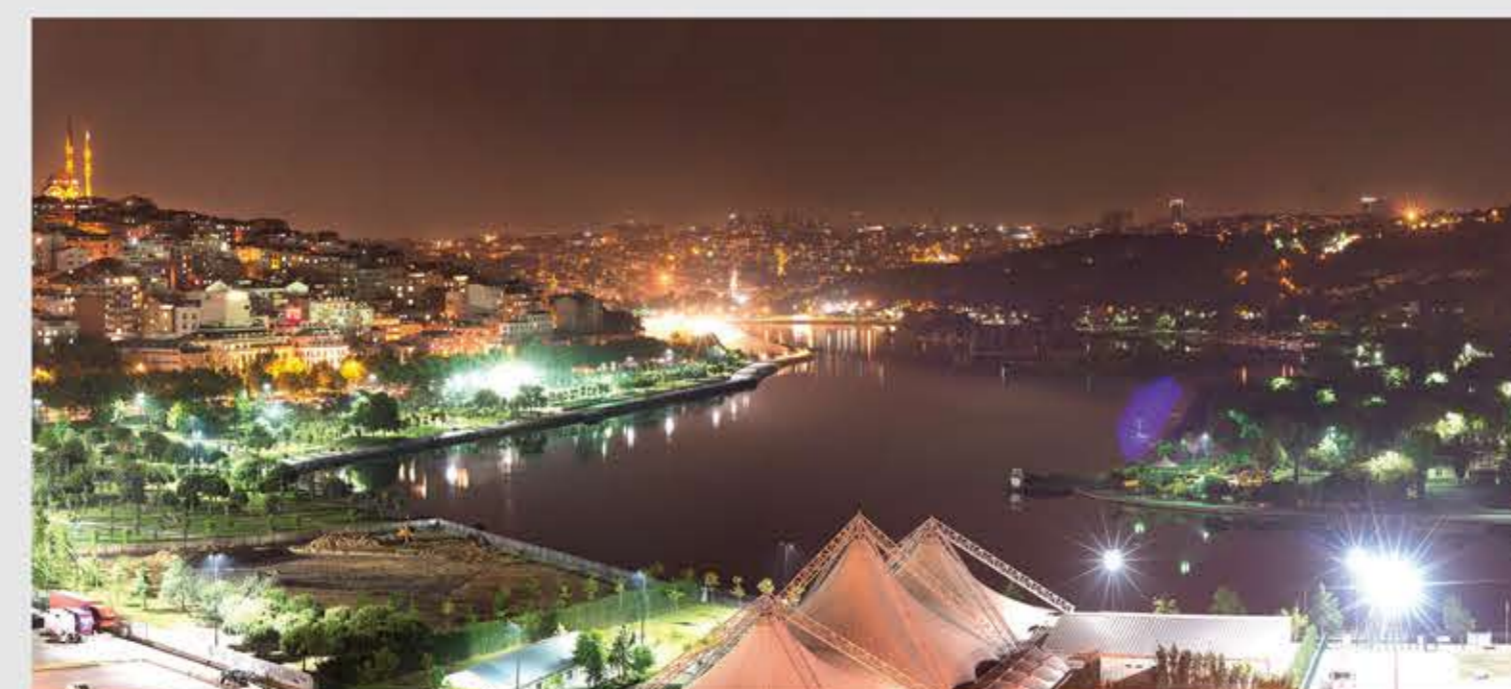

Choice Privileges Reward Program

Don't leave without being awarded

Be a member of the Choice Privileges Reward Program which offers the opportunity for free accommodation more than 6300 location world-wide and earning points in the international airlines and start winning "today". You can get information on point use details by visiting ChoicePrivileges.eu address.

Telephone: +90 212 314 0 444
Fax: +90 212 314 0 404
Website: www.clariongoldenhorn.com
E-Mail: info@clariongoldenhorn.com
Address: İmrahor Caddesi Sivaseti Sokak No:10 Sütlüce / BeYOĞLU 34445 İstanbul / Turkey

[f clariongoldenhorn](https://www.facebook.com/clariongoldenhorn) [i clariongoldenhorn](https://www.instagram.com/clariongoldenhorn) [t clariongoldenhorn](https://www.tiktok.com/@clariongoldenhorn)

“get together here”