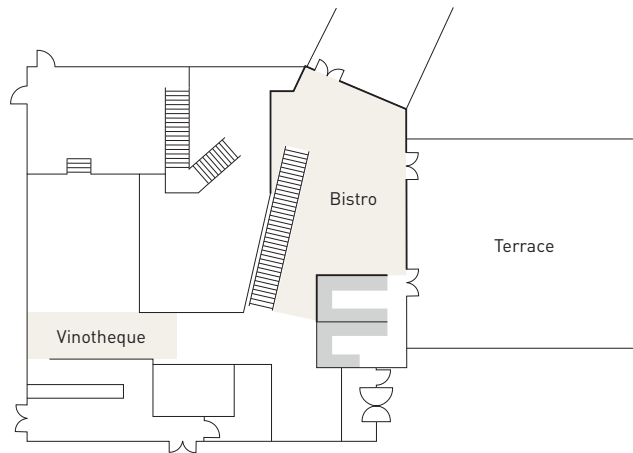

LOISIUM WEINWELT

MEETING & EVENTSPACE

Lower ground

Ground floor

Upper floor

ROOMS AND SEATING

U-Shape

Boardstyle

Class Room

Theatre

Cocktail

Height in m

Size in m²

	U-Shape	Boardstyle	Class Room	Theatre	Cocktail	Height in m	Size in m ²
HOLL'S OFFICE	28	28	28	90	80	4,10	100
EVENTSPACE	-	-	-	-	150	4,30	200
TERRACE	-	-	-	-	120	-	169
VINOTHEQUE	-	-	-	-	25	4,40	-
BISTRO	-	-	-	-	50	-	60
BASILIKA	-	-	-	90	100	5,20	120