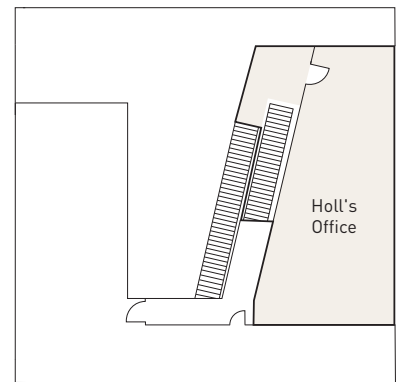

LOISIUM WEINWELT

MEETING & EVENTSPACE

Lower ground

Ground floor

Upper floor

ROOMS AND SEATING

U-Shape

Boardstyle

Class Room

Theatre

Cocktail

Height in m

Size in m²

	U-Shape	Boardstyle	Class Room	Theatre	Cocktail	Height in m	Size in m ²
HOLL'S OFFICE	28	28	28	90	80	4,10	100
EVENTSPACE	-	-	-	-	150	4,30	200
TERRACE	-	-	-	-	120	-	169
VINOTHEQUE	-	-	-	-	25	4,40	-
BISTRO	-	-	-	-	50	-	60
BASILIKA	-	-	-	90	100	5,20	120