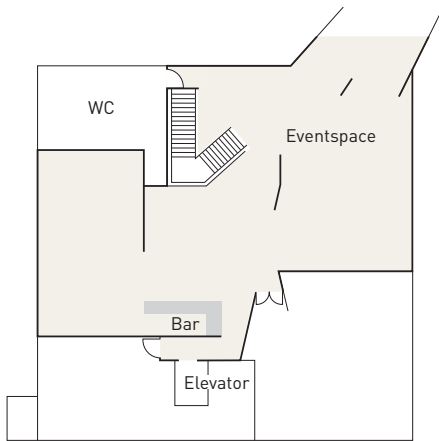

LOISIUM WEINWELT

MEETING & EVENTSPACE

Lower ground

Ground floor

Upper floor

ROOMS AND SEATING

U-Shape

Boardstyle

Class Room

Theatre

Cocktail

Height in m

Size in m²

	U-Shape	Boardstyle	Class Room	Theatre	Cocktail	Height in m	Size in m ²
HOLL'S OFFICE	28	28	28	90	80	4,10	100
EVENTSPACE	-	-	-	-	150	4,30	200
TERRACE	-	-	-	-	120	-	169
VINOTHEQUE	-	-	-	-	25	4,40	-
BISTRO	-	-	-	-	50	-	60
BASILIKA	-	-	-	90	100	5,20	120